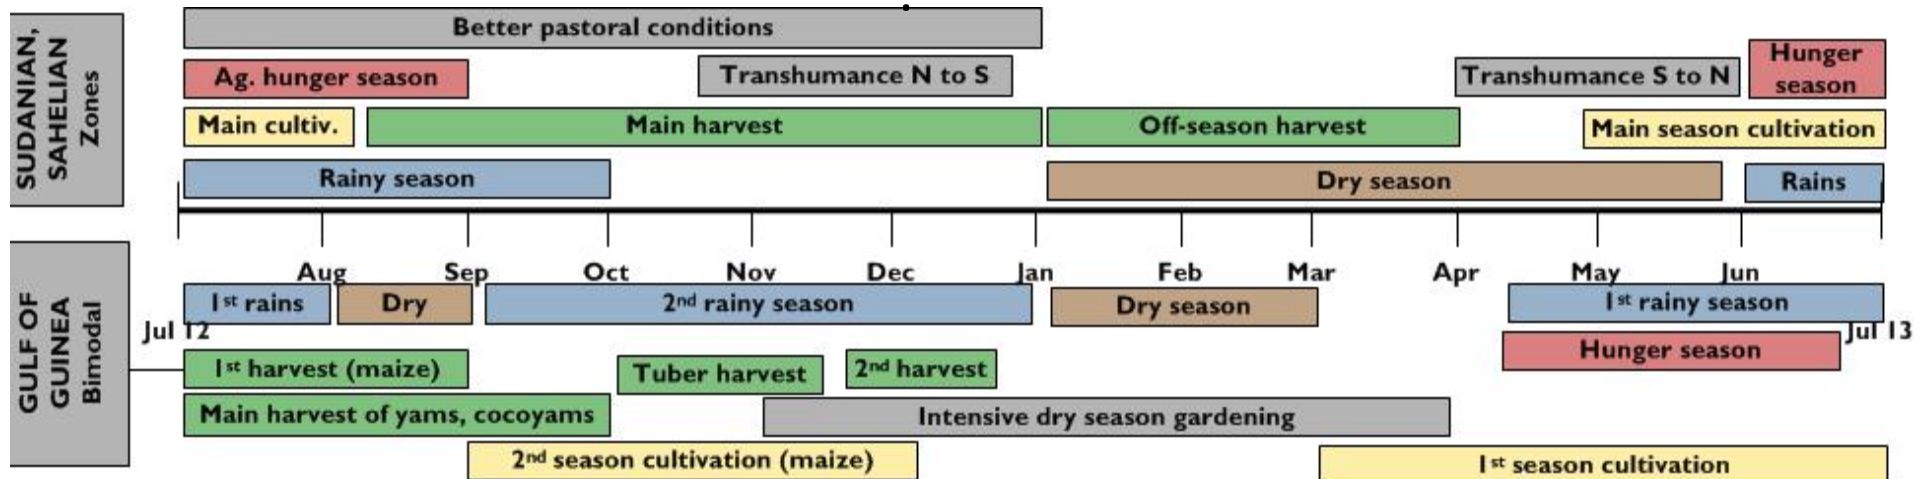

Ghana Seasonal agricultural and food security calendar

Climatic conditions are critical to growth and development of agriculture in Ghana

CILSS/MOFA

With WFP, FAO and FEWS NET contributions

Ghana Sep 23-27, 2013