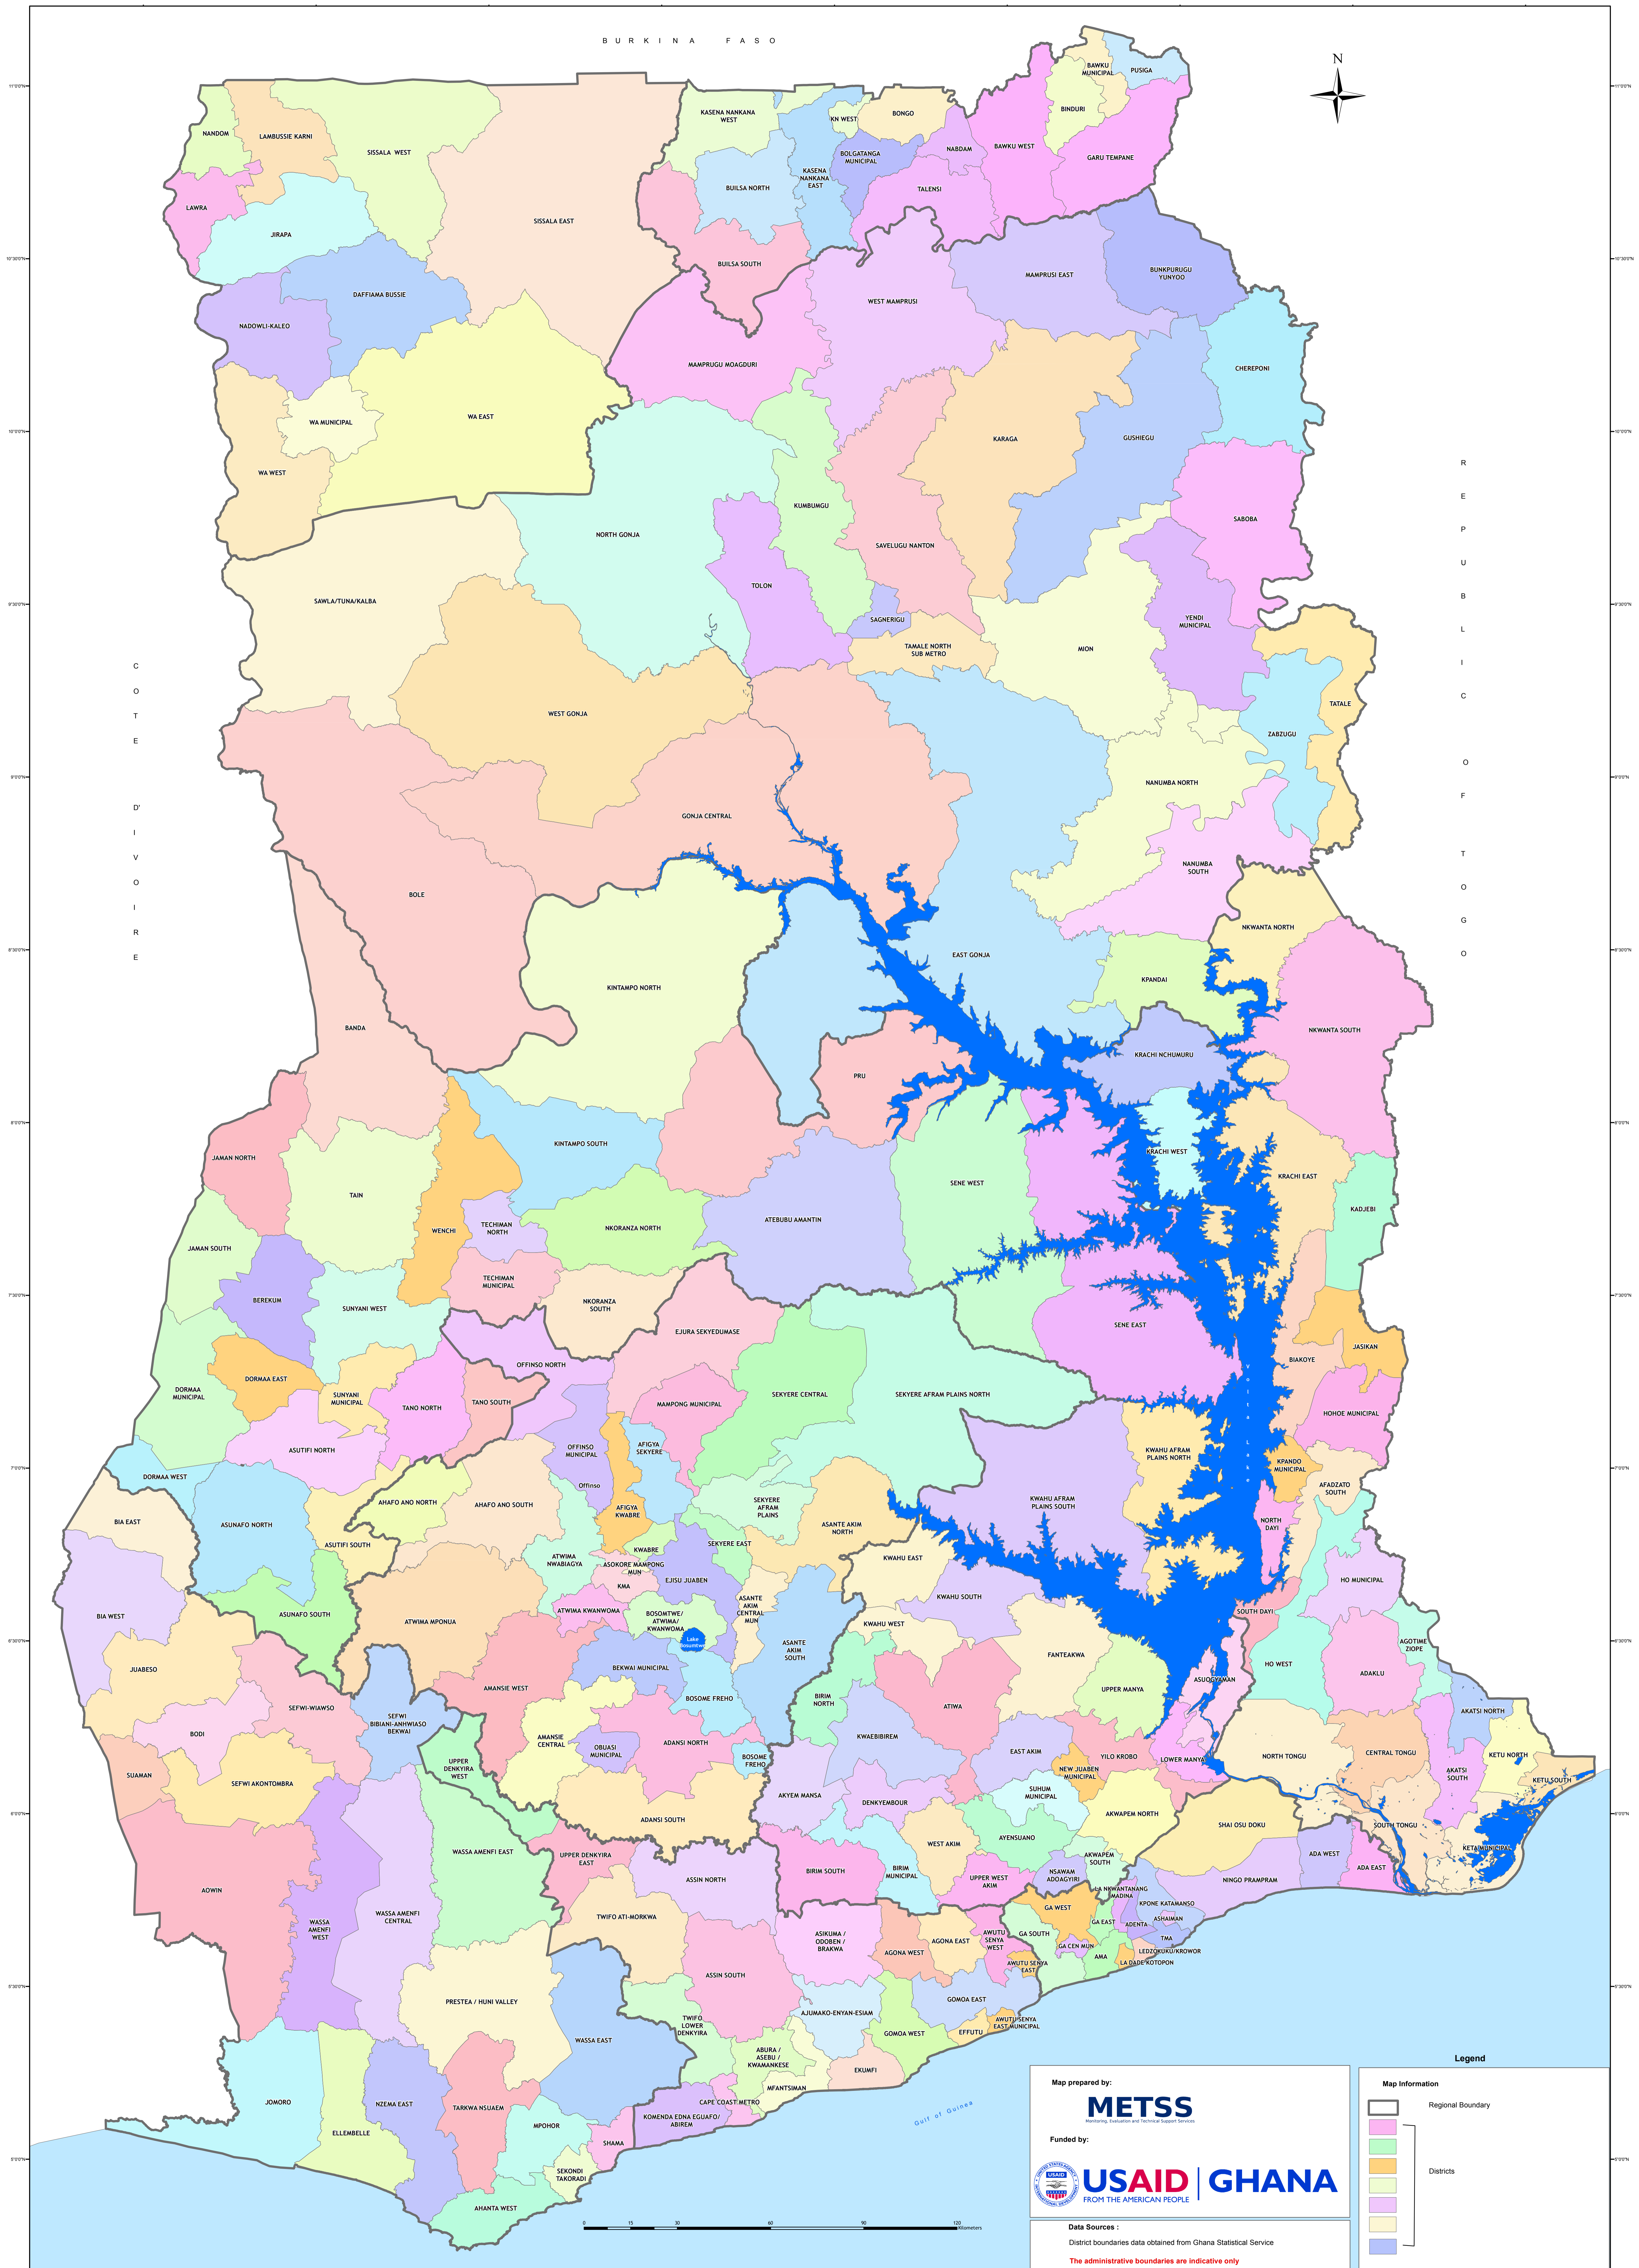

DISTRICTS MAP OF GHANA

BURKINA FASO

C
O
T
E
D
I
V
O
I
R
E

R
E
P
U
B
L
I
C
O
F
T
O
G
O

Legend

Map prepared by:
METSS
Monitoring Evaluation and Technical Support Services

Funded by:
USAID | GHANA
FROM THE AMERICAN PEOPLE

Data Sources:
District boundaries data obtained from Ghana Statistical Service
The administrative boundaries are indicative only

Map Information

- Regional Boundary
- Districts