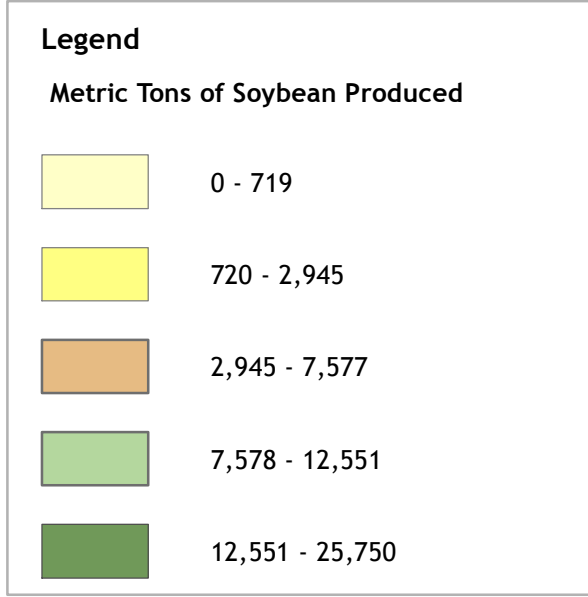

METRIC TONS OF SOYBEAN PRODUCED, BY DISTRICT, 2013

Layer	Data source	Year
Administrative Boundary	GSS	2011
Crop production data	MoFA SRID Agricultural Production Data, 2013	2013

Map composed by the METSS project
 Date map was produced: Feb23, 2015
 The administrative boundaries are indicative only