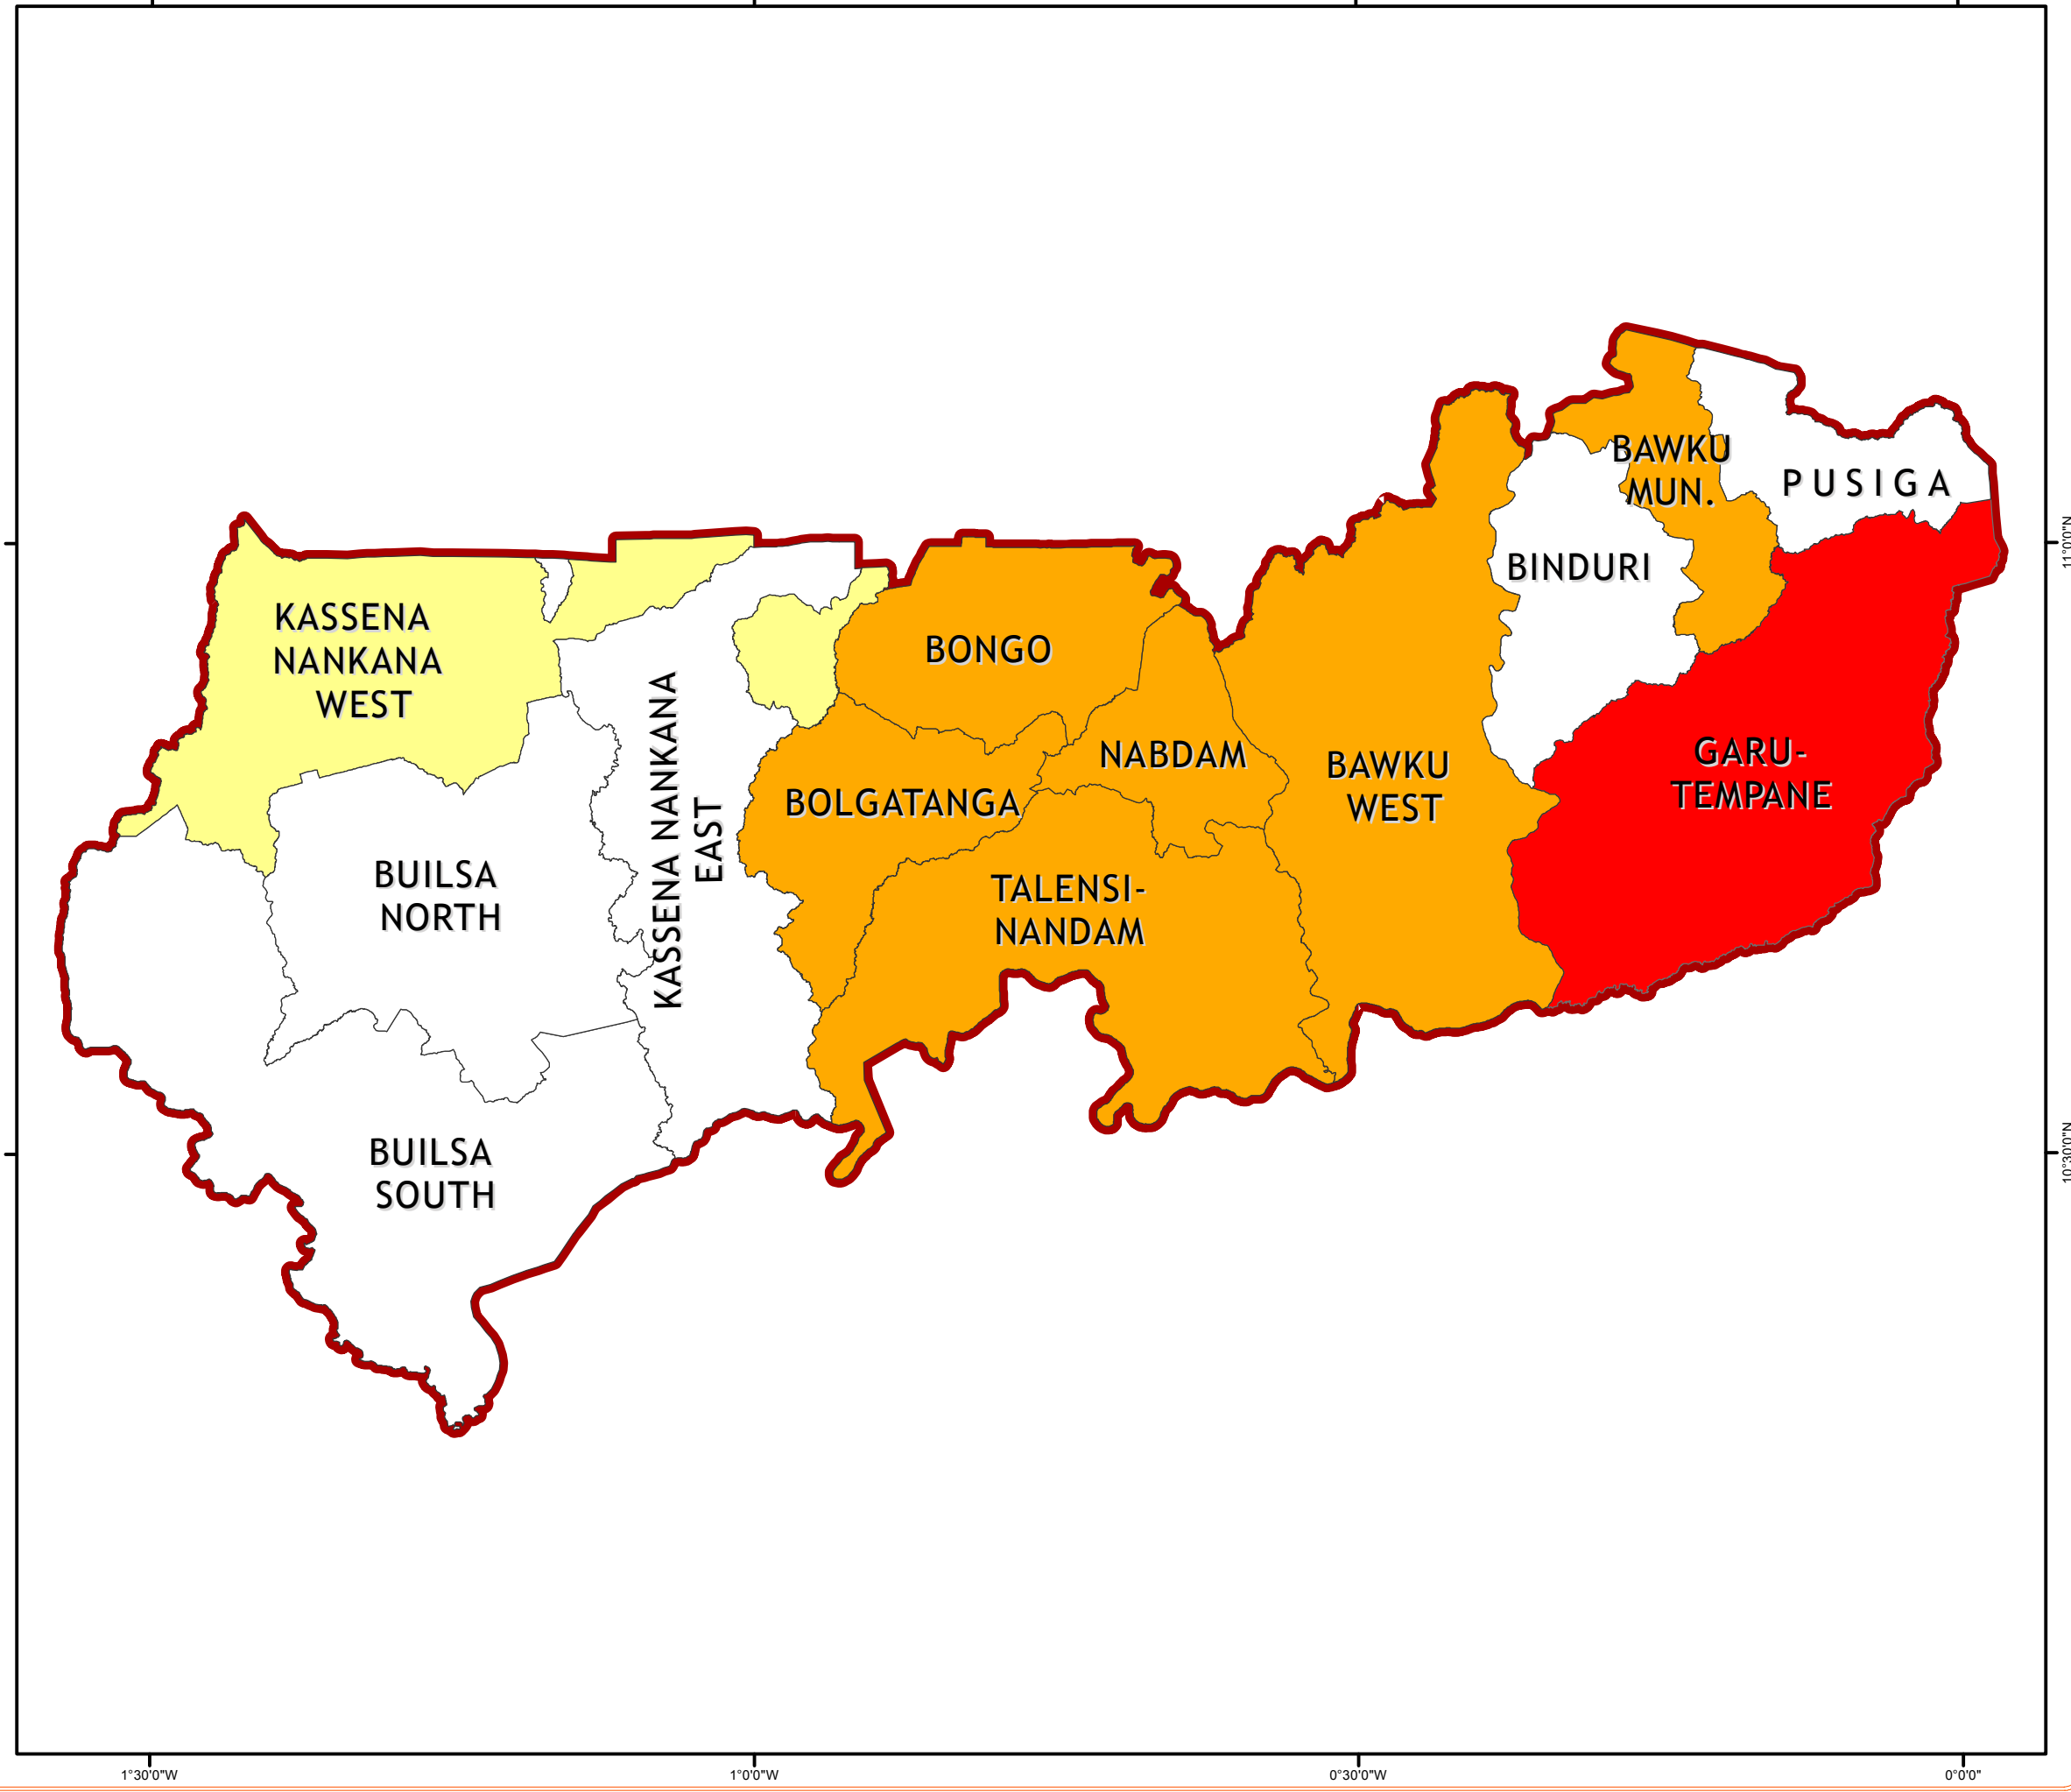

PERCENTAGE OF UNDERWEIGHT CHILDREN, AGED 0 - 59 MONTHS; UPPER EAST REGION, 2015

Layer	Data source	Year
Administrative Boundary	Ghana Statistical Service	2014
Anthropometry Data	Population-Based Survey, 2015	2015

Map composed by the METSS project
Production Date: May 17, 2016
The administrative boundaries are indicative only