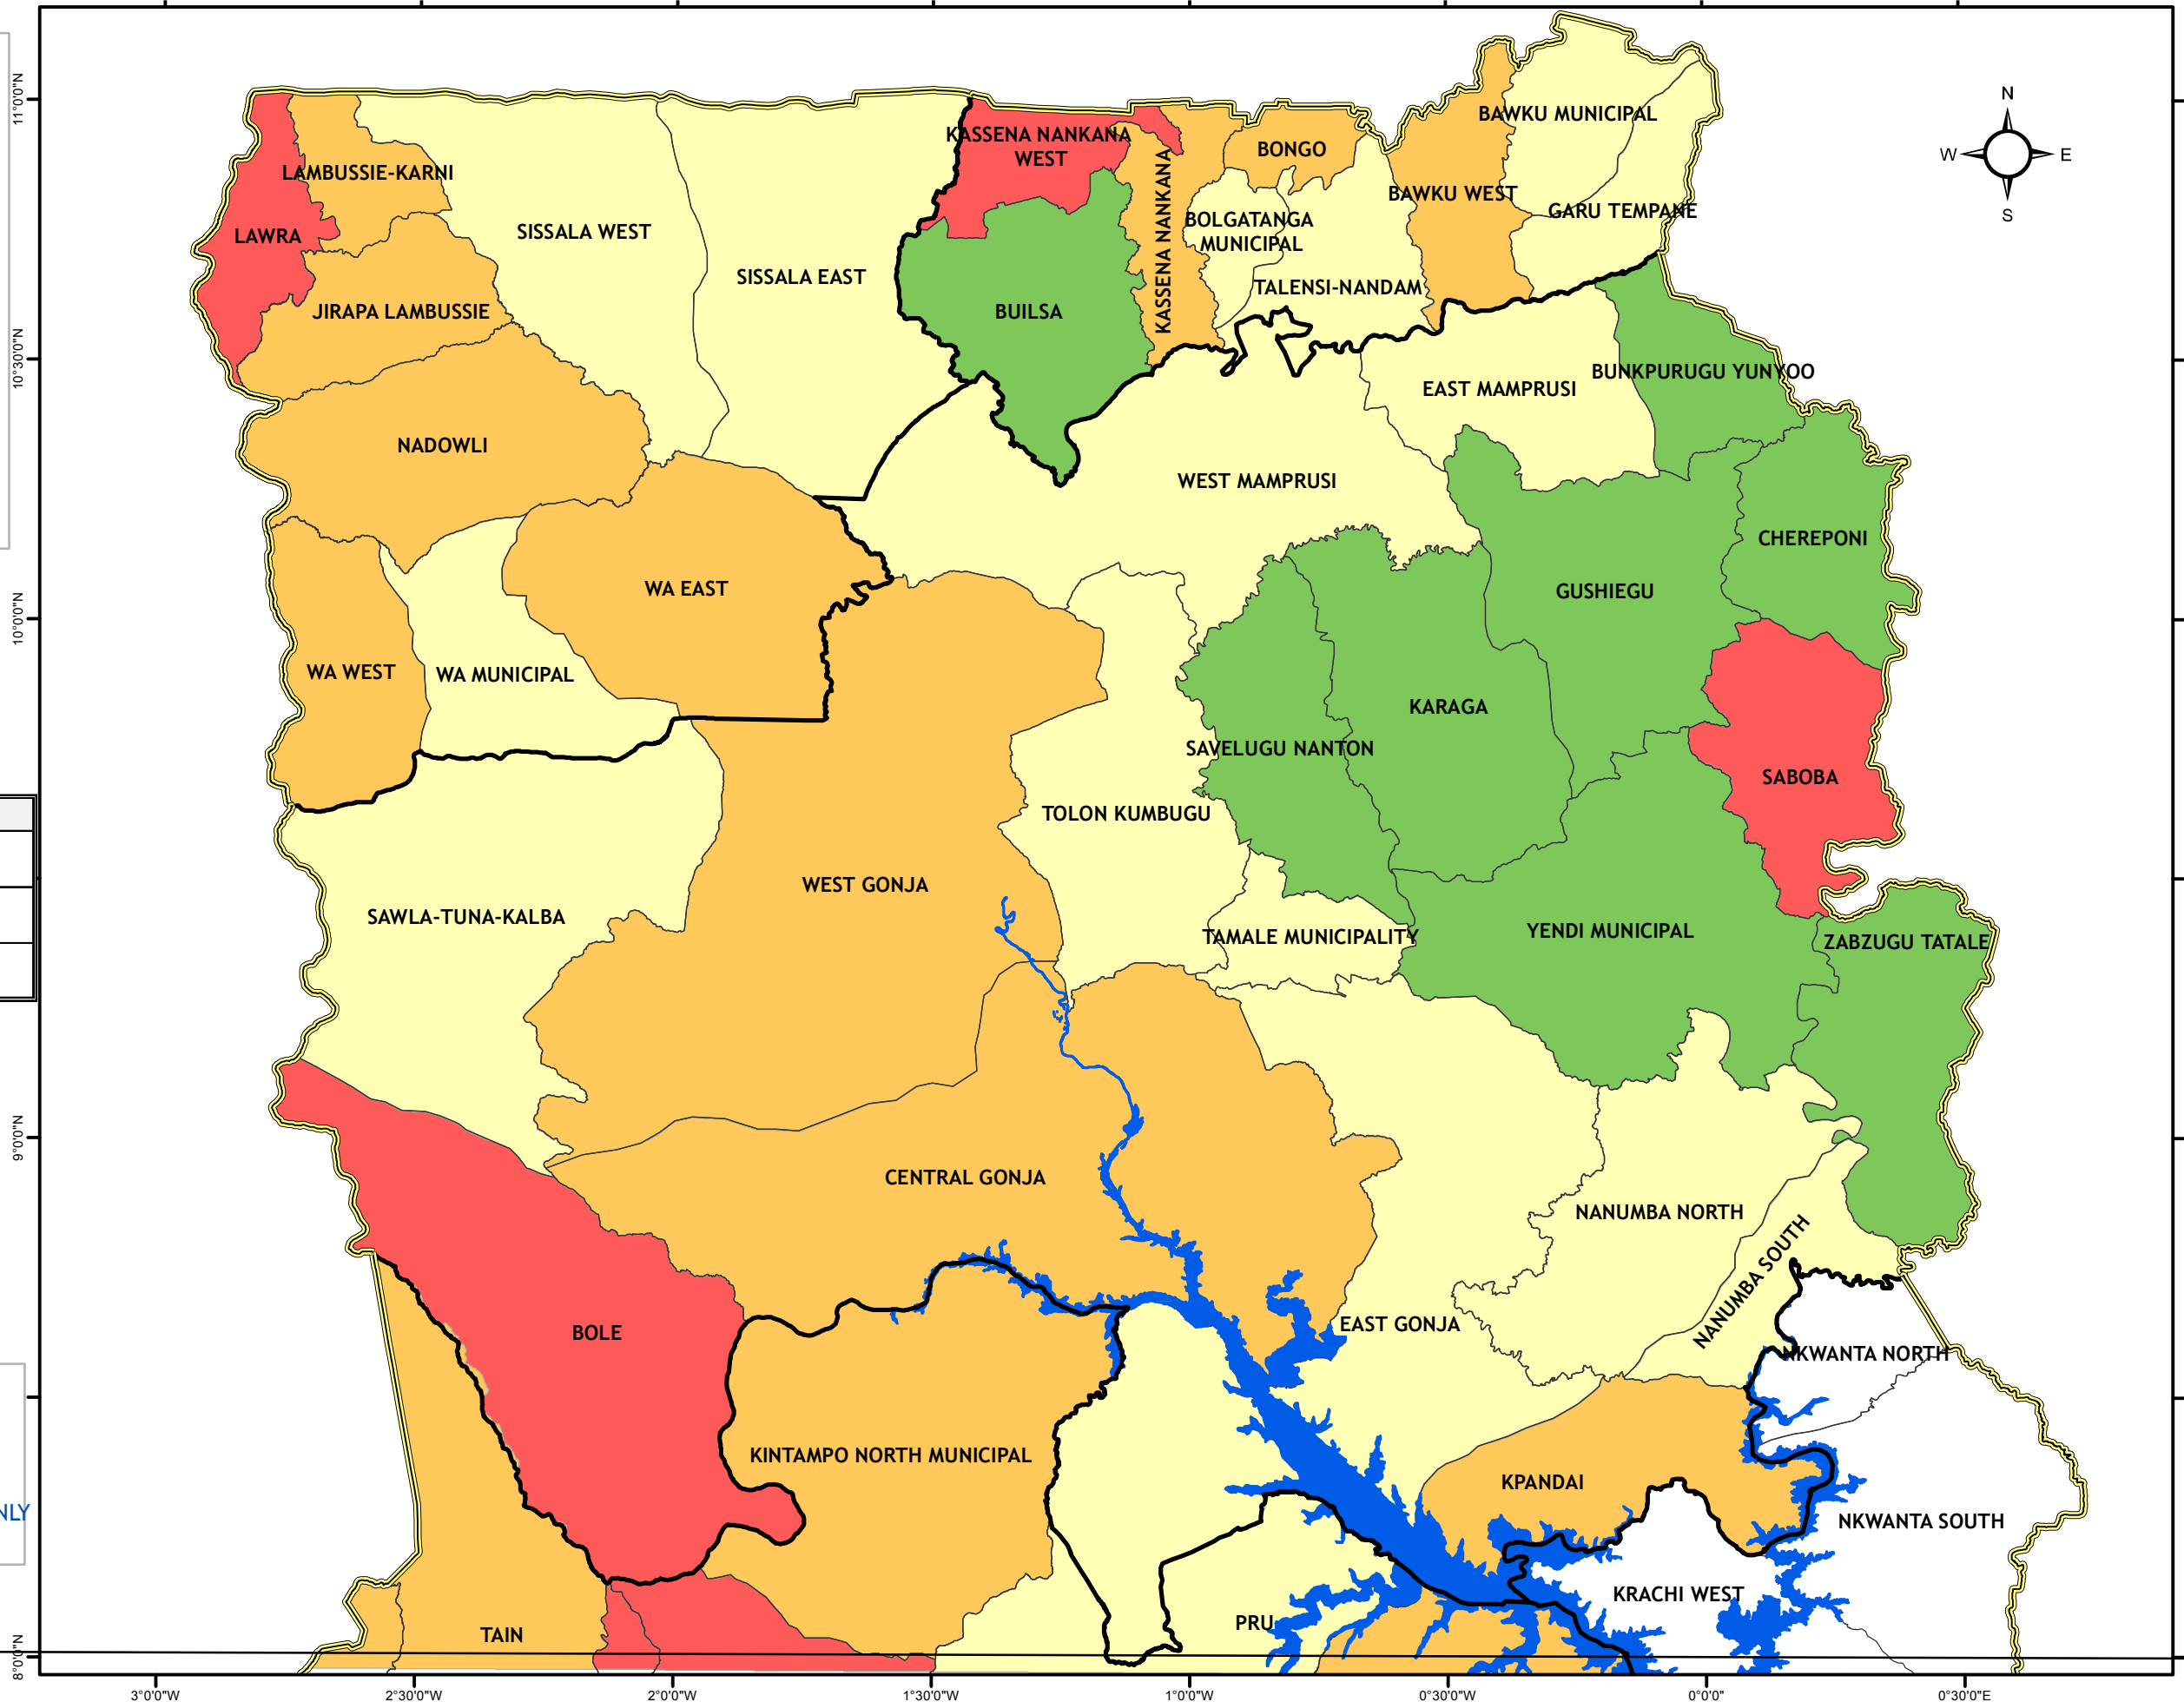

PERCENTAGE OF UNDERWEIGHT CHILDREN AGED 0 - 59 MONTHS, IN 45 DISTRICTS, 2012

Legend

Percentage of Underweight children aged 0 - 59 months

Layer	Data source	Year
Administrative Boundary	Ghana Statistical Service	2011
Nutrition data	USAID/METSS Population-Based Survey, 2012	2012

45 districts were sampled

Map composed by the METSS project

Date map was produced: March032015

The administrative boundaries are indicative ONLY