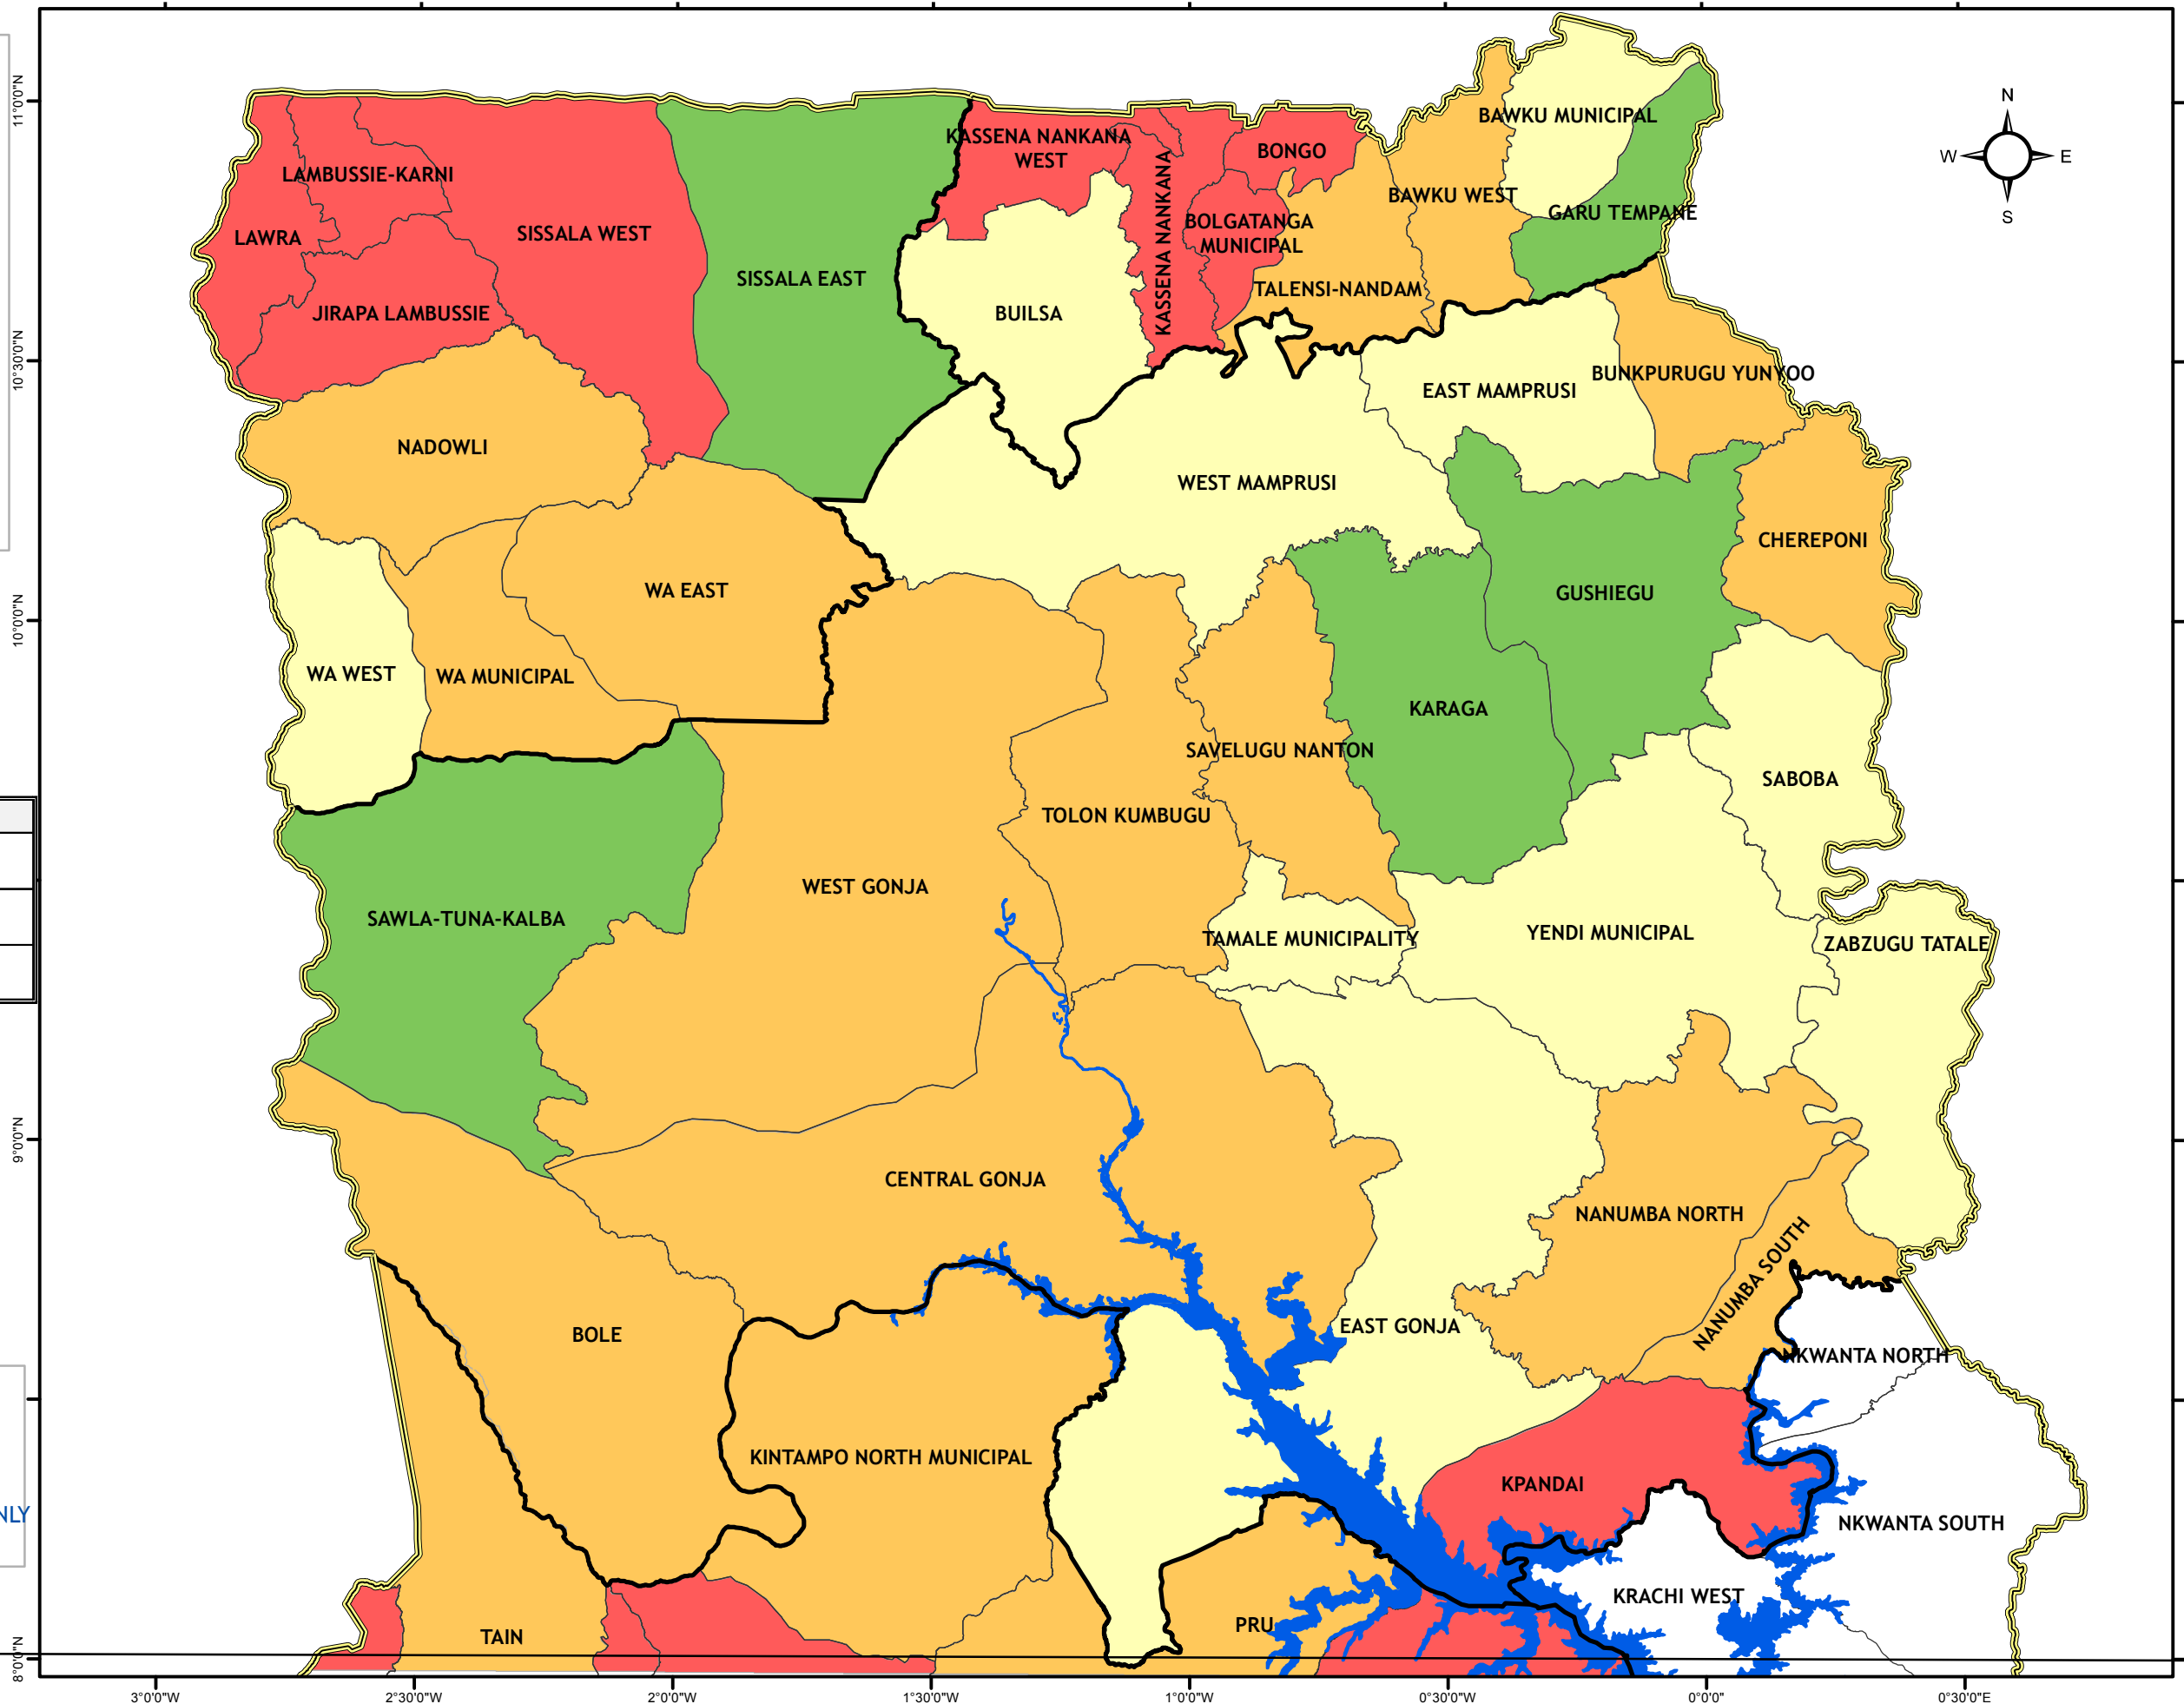

## PERCENTAGE OF WASTED CHILDREN AGED 0 - 59 MONTHS, IN 45 DISTRICTS, 2012

### Legend

Percentage of Wasted children aged 0 - 59 months

Layer	Data source	Year
Administrative Boundary	Ghana Statistical Service	2011
Nutrition data	USAID/METSS Population-Based Survey, 2012	2012

45 districts were sampled

Map composed by the METSS project  
 Date map was produced: March032015  
 The administrative boundaries are indicative ONLY