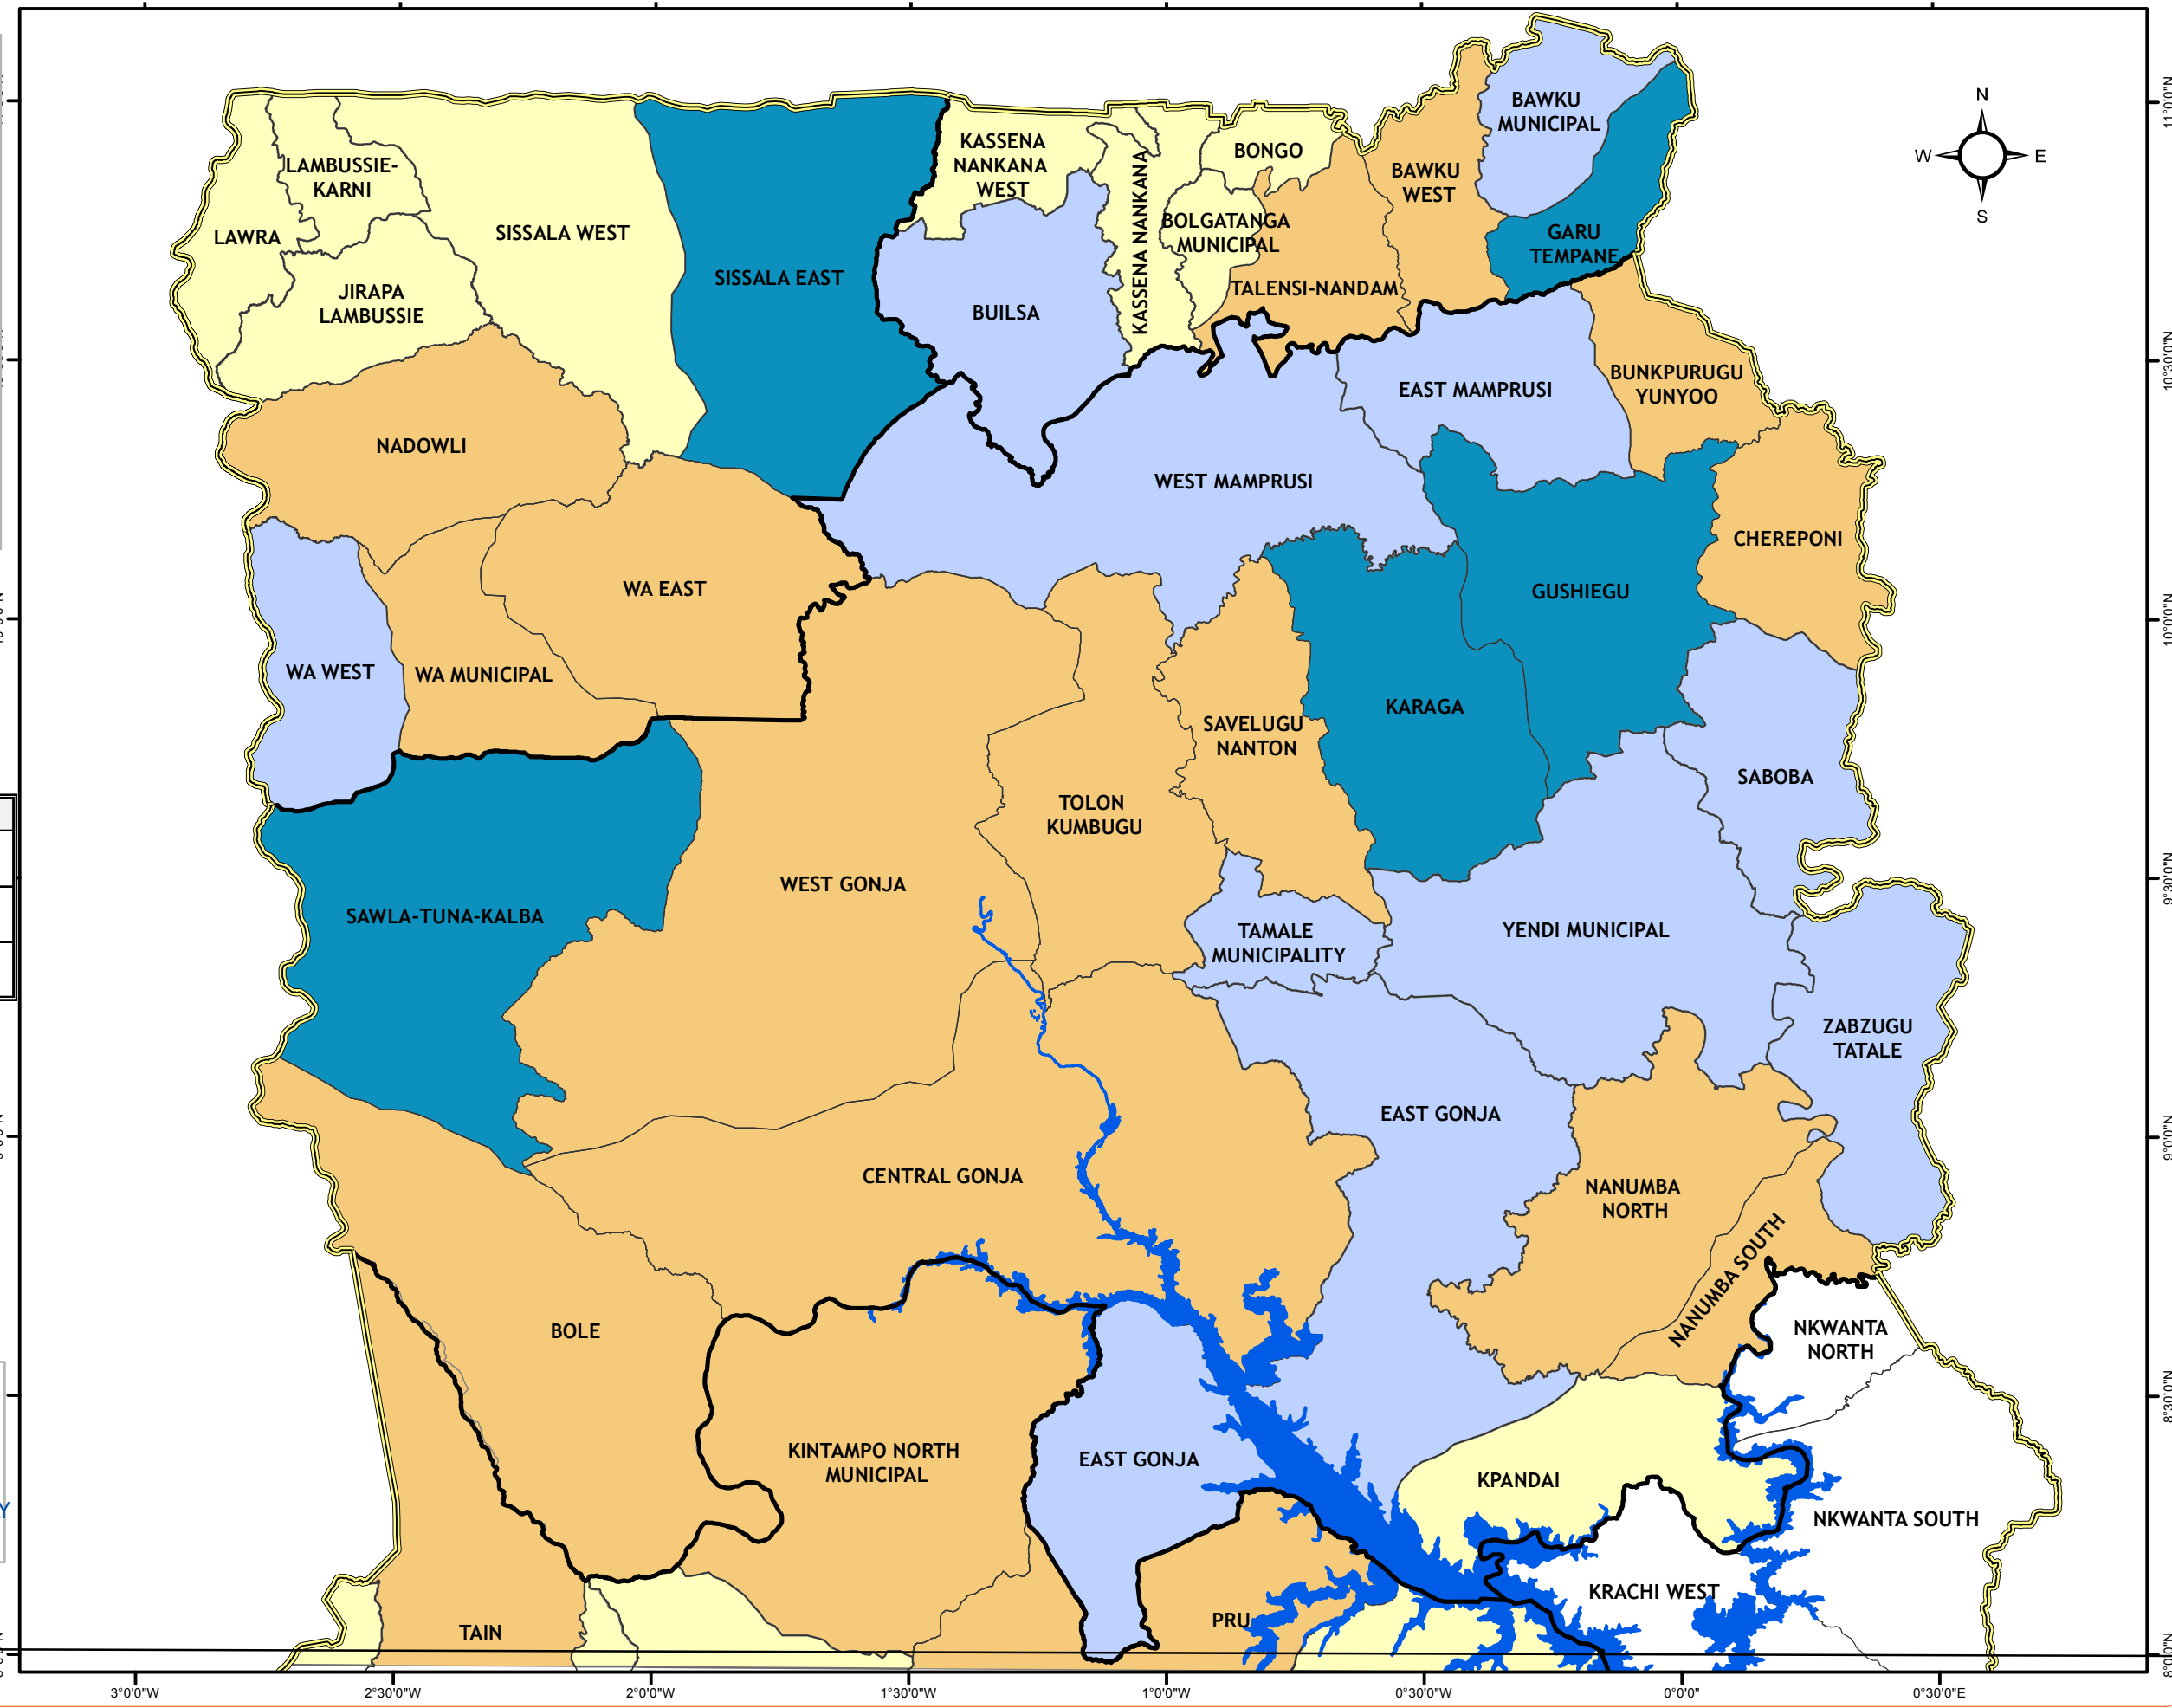

PERCENTAGE OF WASTED CHILDREN AGED 0 - 59 MONTHS, IN 45 DISTRICTS, 2012

Layer	Data source	Year
Administrative Boundary	Ghana Statistical Service	2011
Nutrition data	USAID/METSS Population-Based Survey, 2012	2012

45 districts were sampled

Map composed by the METSS project
 Date map was produced: March032015
 The administrative boundaries are indicative ONLY