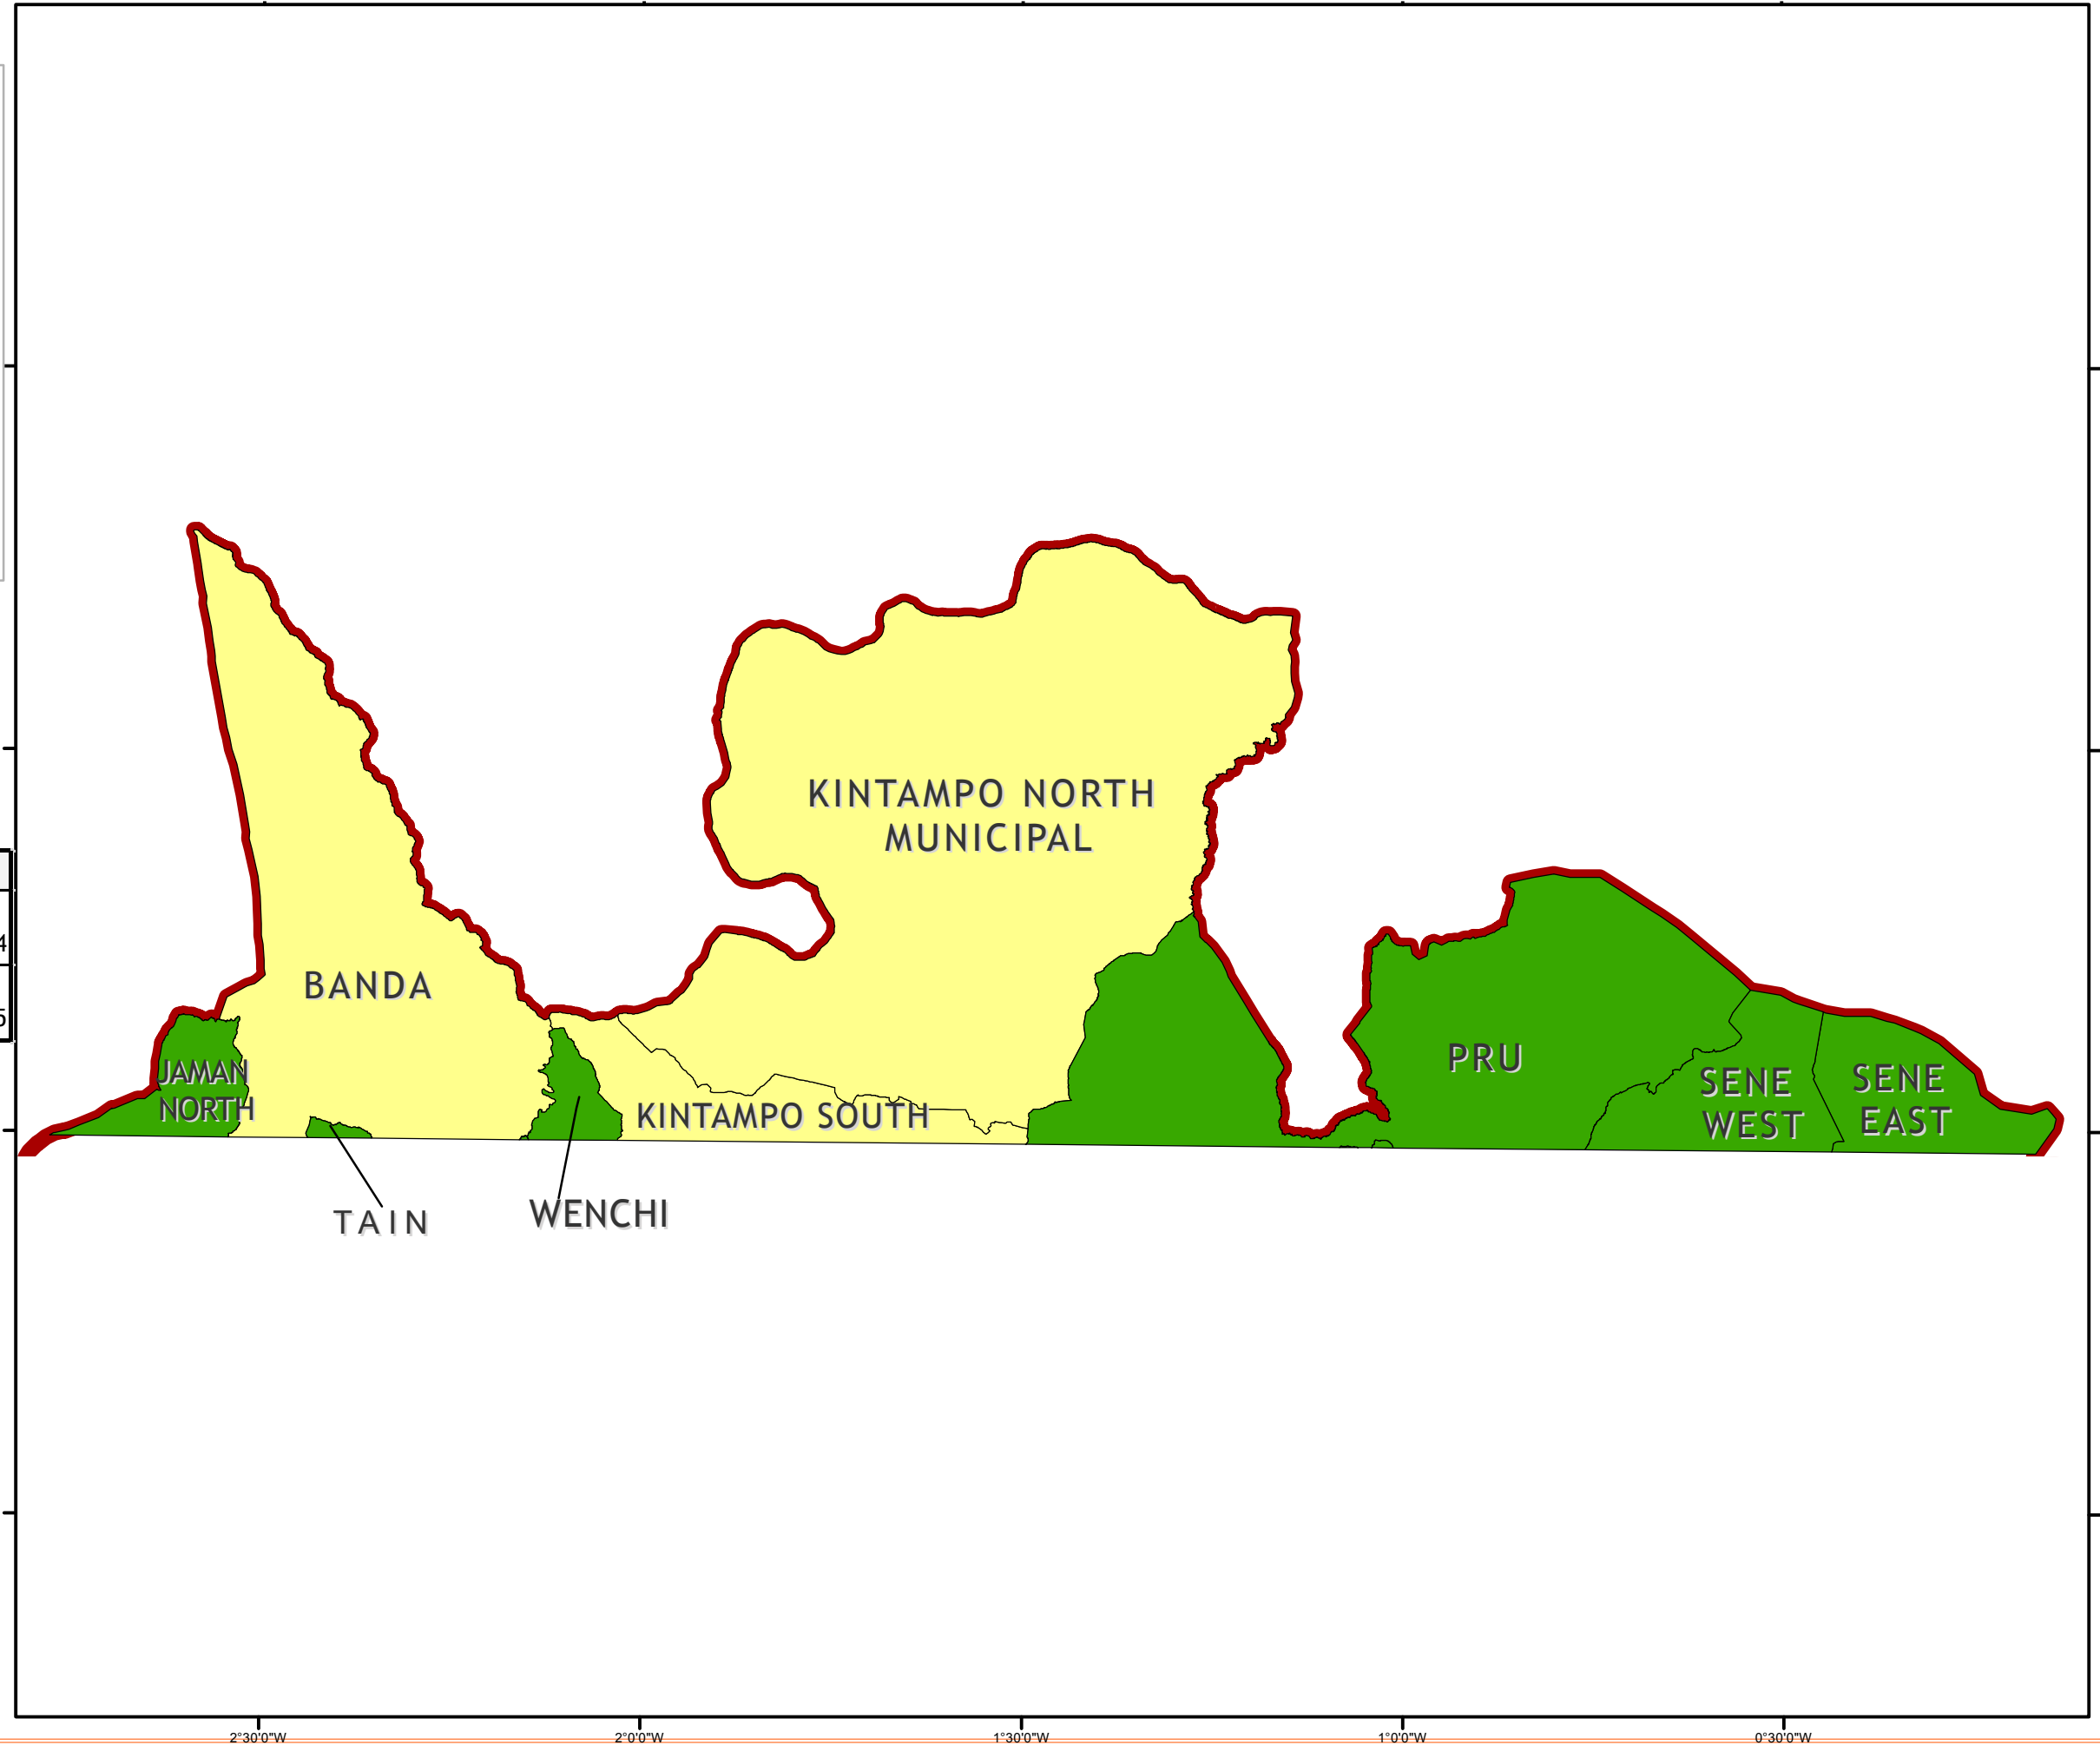

POVERTY DEPTH AT \$1.25 (2005 PPP) IN THE FTF ZONE OF INFLUENCE; BRONG AHAFO REGION, 2015

Legend

Poverty Depth (%) @ \$1.25 (2005 PPP)

- < 5
- 5 - 15
- 16 - 25
- > 25

Layer	Data source	Year
Administrative Boundary	Ghana Statistical Service	2014
Poverty Data	Population-Based Survey, 2015	2015

Map composed by the METSS project
Production Date: May 17, 2016
The administrative boundaries are indicative only