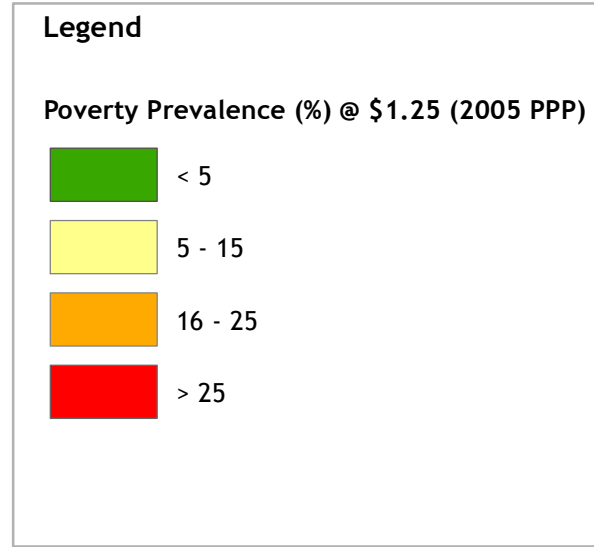

POVERTY PREVALENCE AT \$1.25 (2005 PPP) IN THE FTF ZONE OF INFLUENCE; NORTHERN REGION, 2015

Layer	Data source	Year
Administrative Boundary	Ghana Statistical Service	2014
Poverty Data	Population-Based Survey, 2015	2015