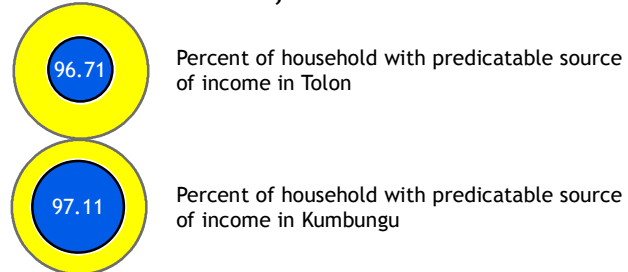

# NUMBER OF HOUSEHOLDS WITH PREDICTABLE SOURCE OF INCOME TOLON KUMBUNGU DISTRICT, NORTHERN REGION, 2015

**Legend**

Percent of households with predicatble source of income, 2015

DISTRICT	percentage of predicatable income source	income source
Tolon	96.71	sale of crop produced
Kumbungu	97.11	sale of crop produced