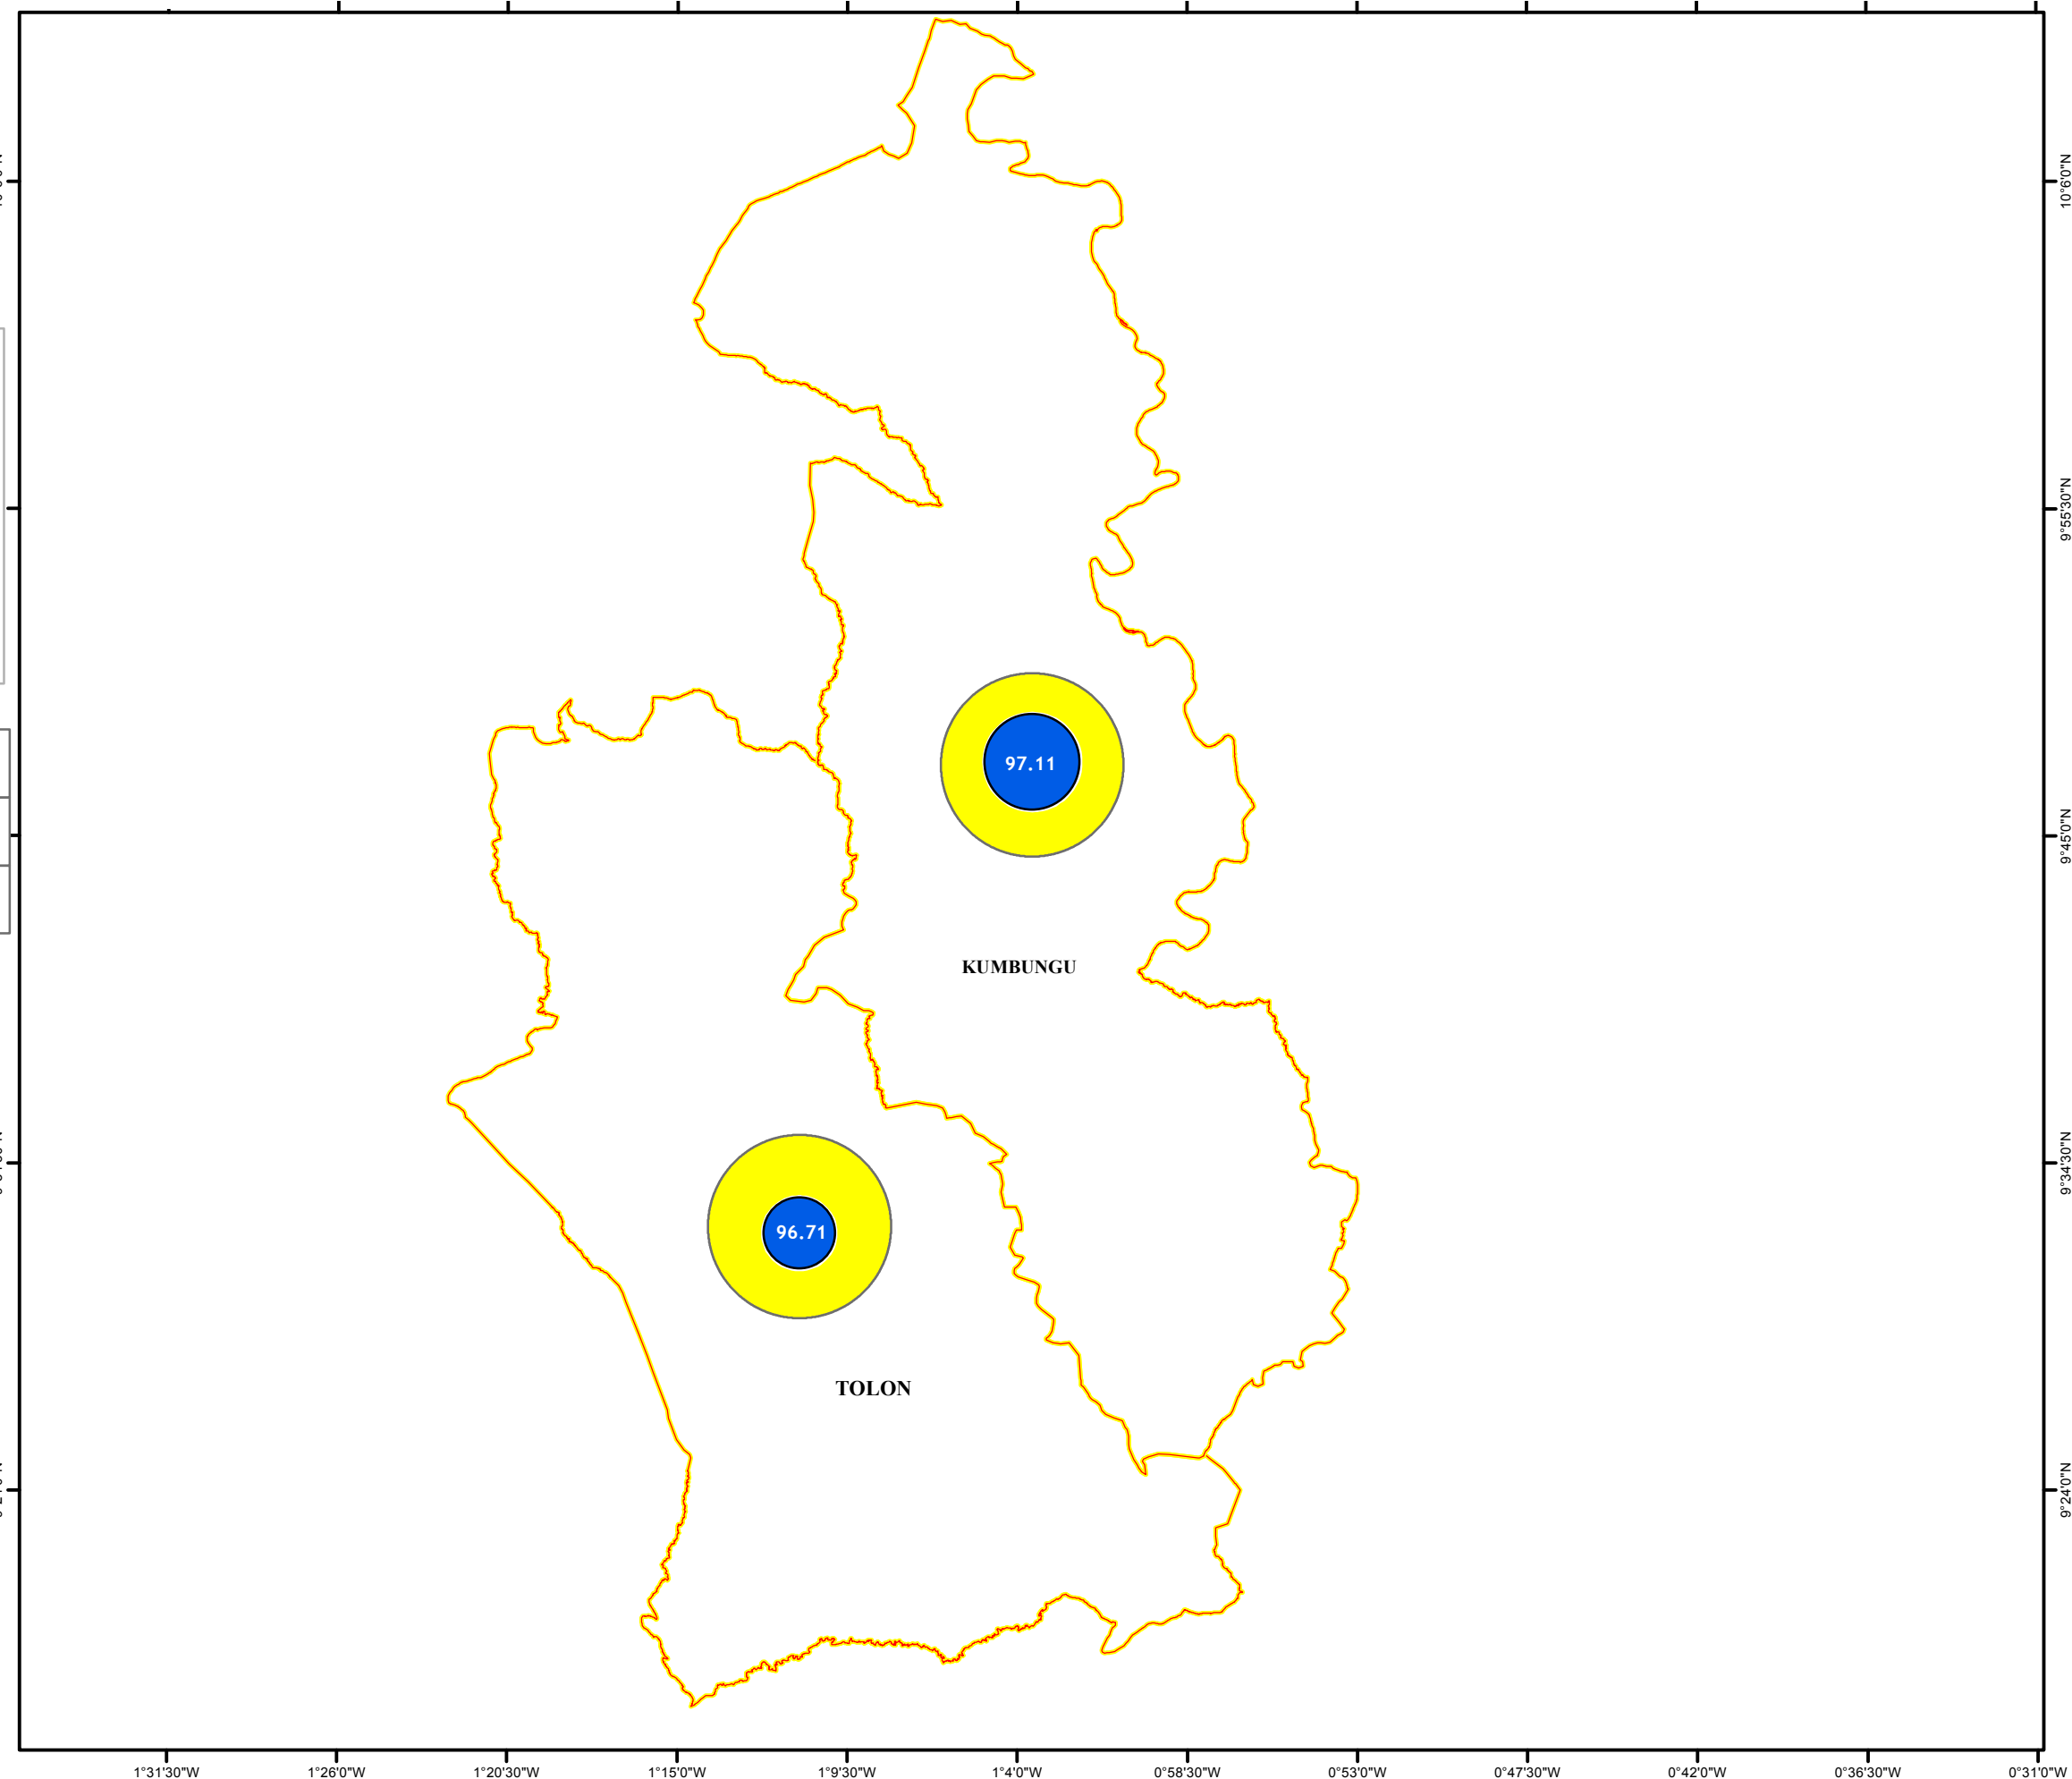

# NUMBER OF HOUSEHOLDS WITH PREDICTABLE SOURCE OF INCOME TOLON KUMBUNGU DISTRICT, NORTHERN REGION, 2015

**Legend**

Percent of households with predicatble source of income, 2015

DISTRICT	percentage of predicatable income source	income source
Tolon	96.71	sale of crop produced
Kumbungu	97.11	sale of crop produced

Layer	Data source	Year
Administrative Data	Ghana Statistical Service	2014
Nutrition Data	USAID Implenting Partner, SPRING/RING	2015

0 3.75 7.5 15 22.5 30 Kilometers

Map composed by the METSS project  
Date map was produced: Nov042015

The administrative boundaries are indicative ONLY