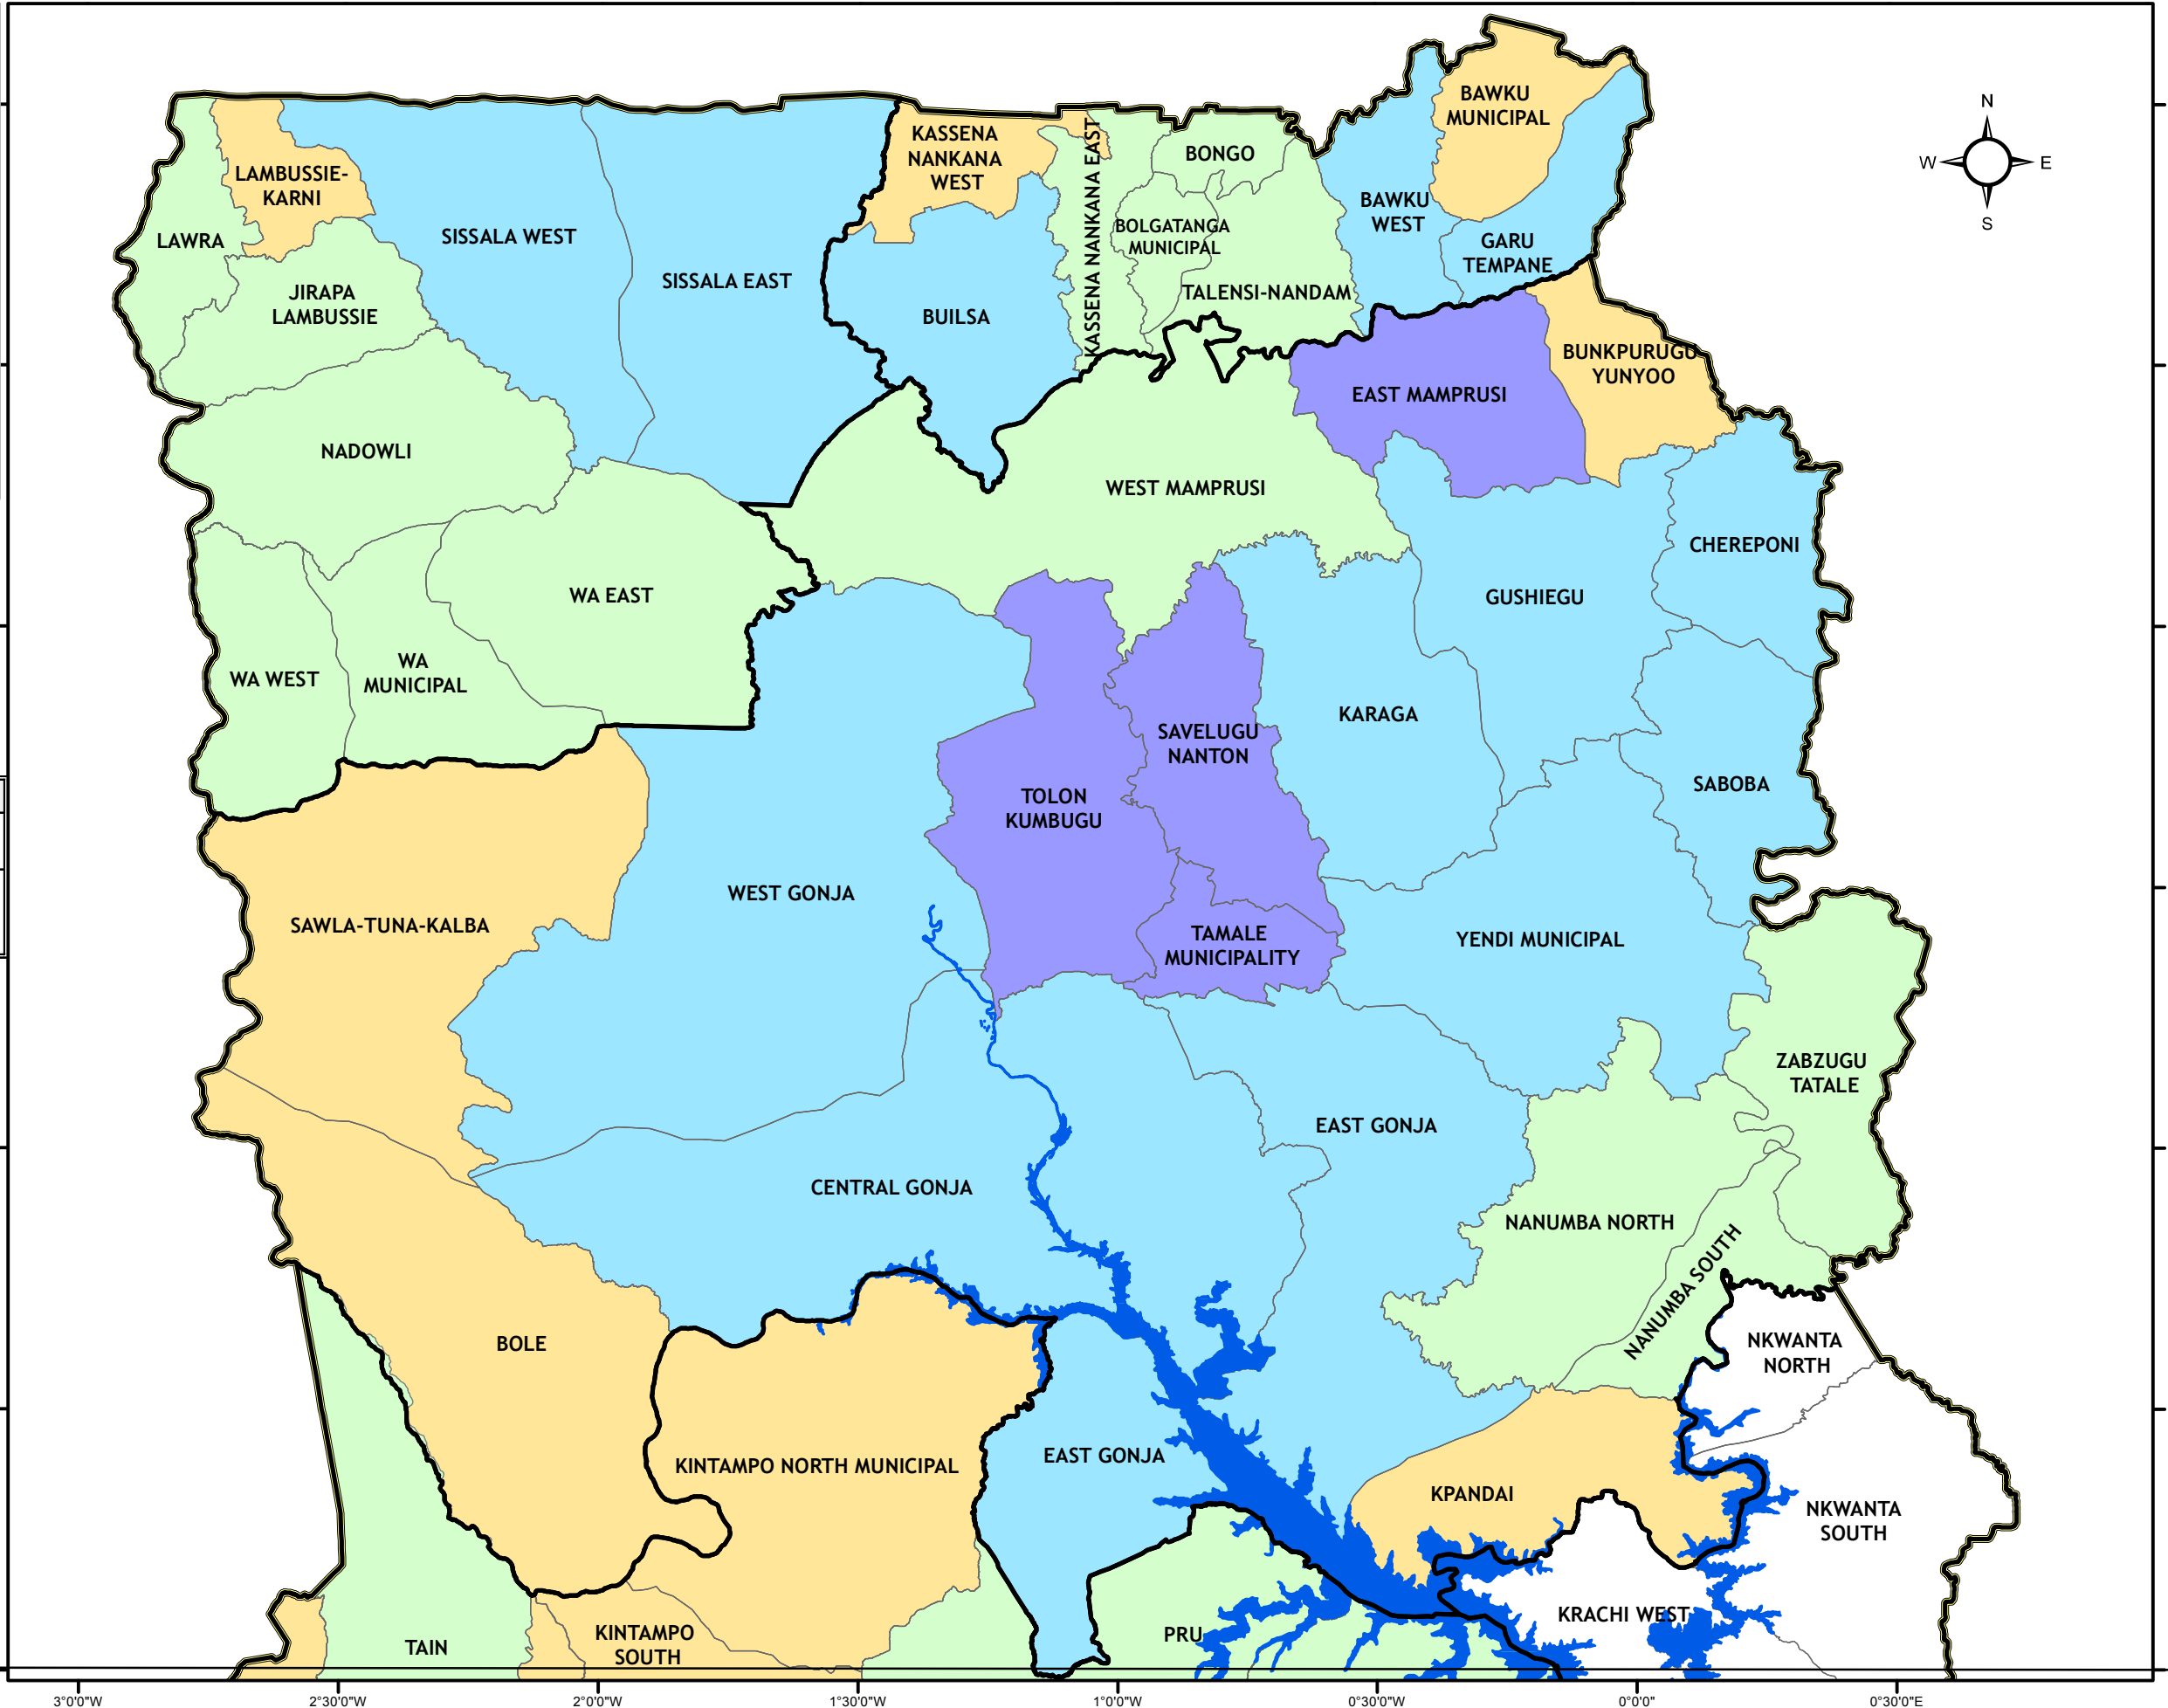

SATURATION OF USAID IMPLEMENTING PARTNERS BY DISTRICT IN THE NORTHERN ZONE OF INFLUENCE, 2015

Layer	Data source	Year
Administrative Boundary	Ghana Statistical Service	2011
Saturation of USAID Implementing Partners by District	USAID Implementing Partners	2015

Map composed by the METSS project
 Production Date: March09, 2015
 Administrative boundaries are indicative only