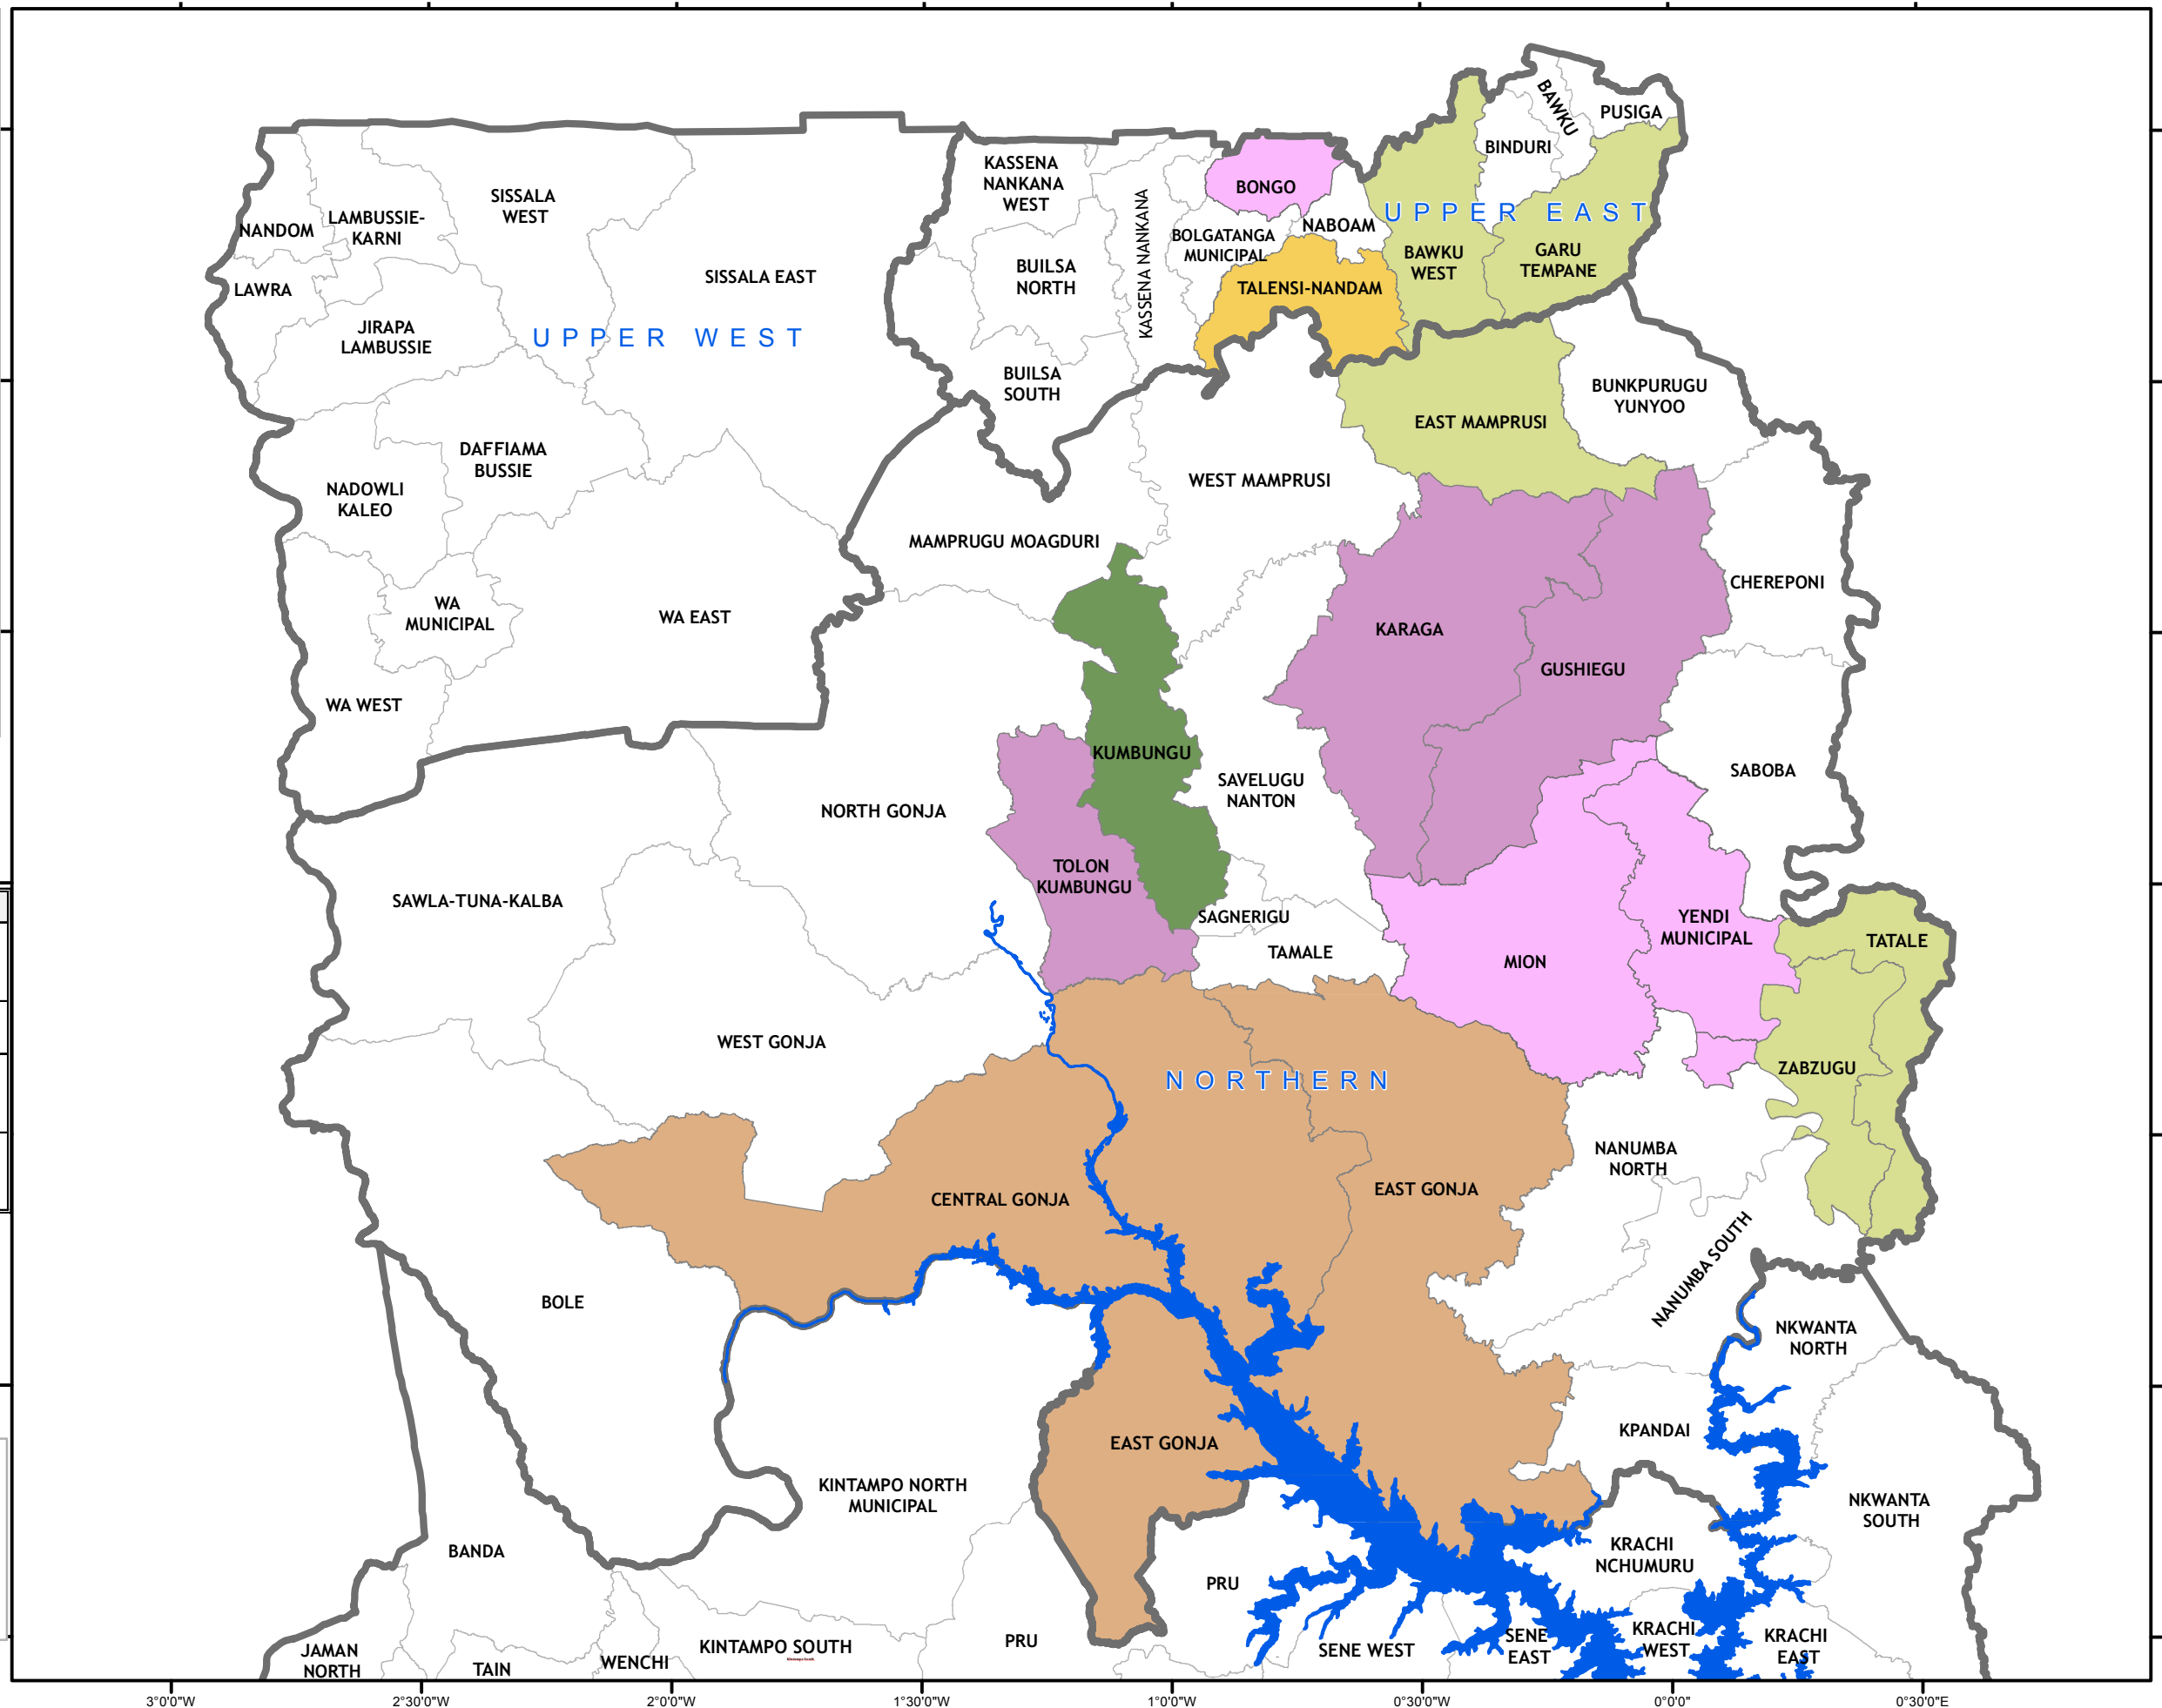

STUNTING RATE OF POPULATION UNDER 5 YEARS

Legend

Stunting Rate of Population Under 5 Years

| Layer | Data source | Year |
|-----------------------------|-------------------------------------------|------|
| Administrative Boundary | Ghana Statistical Service, 2011 | 2011 |
| District Population Density | Ghana Statistical Service, 2010 | 2010 |
| Nutrition data | USAID/METSS Population-Based Survey, 2012 | 2012 |

15 SPRING districts

Map composed by the METSS project
Production Date: May 06, 2015
The administrative boundaries are indicative only