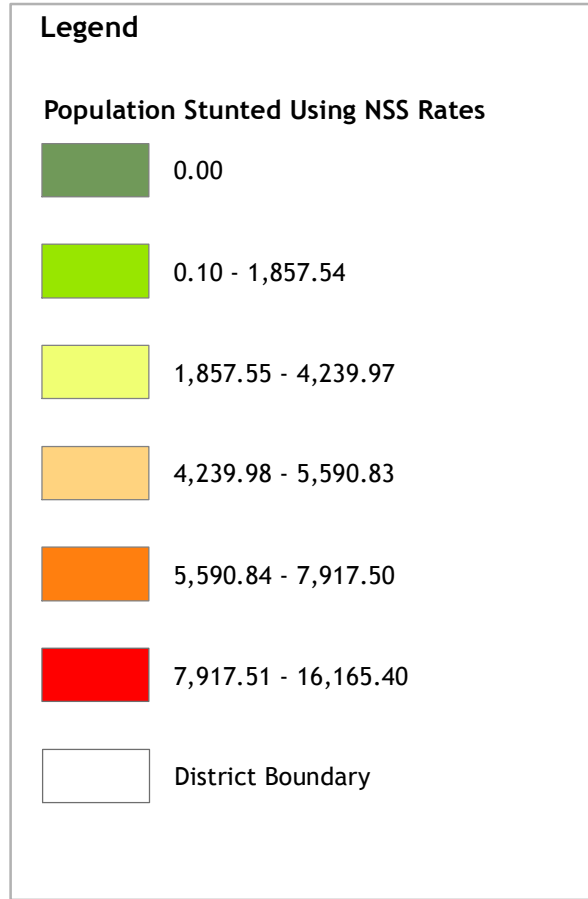

STUNTED POPULATION, NSS RATES

Layer	Data source	Year
Administrative Boundary	Ghana Statistical Service	2011
Population Stunted	NSS	
15 SPRING districts		

Map composed by the METSS project
Production Date: May 06, 2015
The administrative boundaries are indicative only