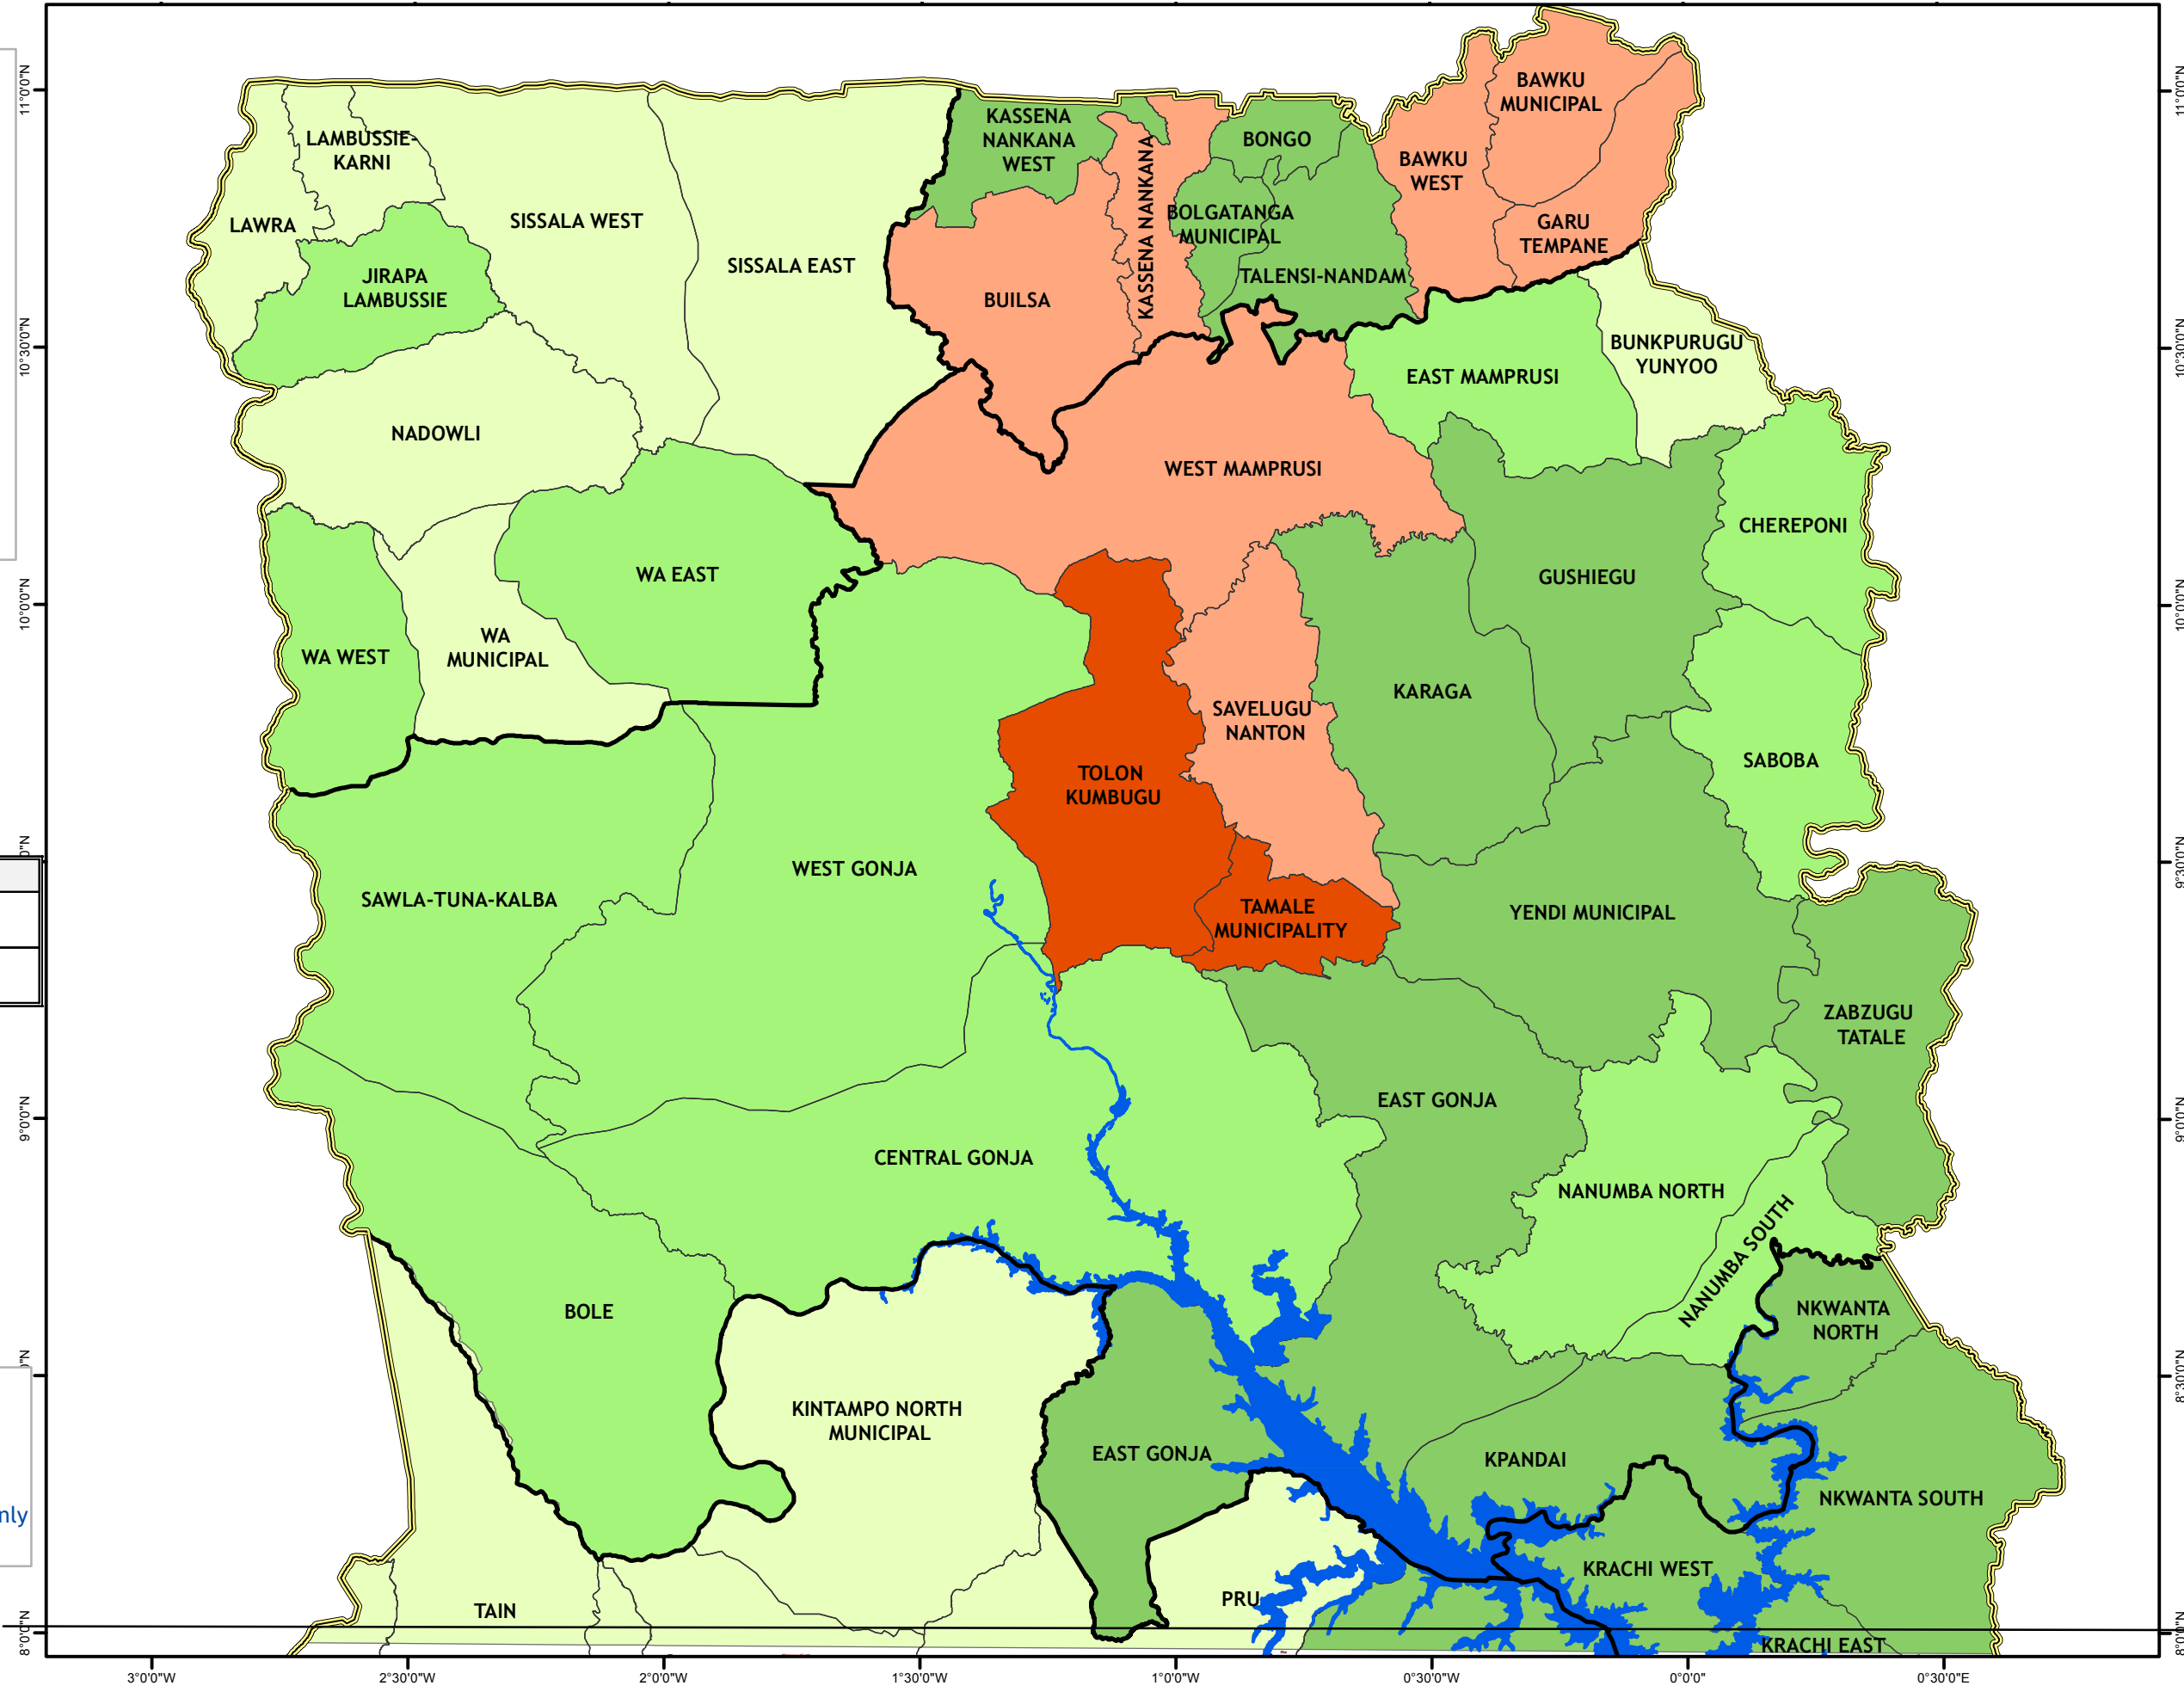

TOTAL HECTARES OF RICE CULTIVATED BY DISTRICT, 2013

Layer	Data source	Year
Administrative	Ghana Statistical Service	2011
Boundary	Ghana Statistical Service	2011
Total Hectares of Crop cultivated	MoFA SRID Agricultural Production Data, 2013	2013

Map composed by the METSS project
 Date map was produced: Feb23, 2015
 The administrative boundaries are indicative only