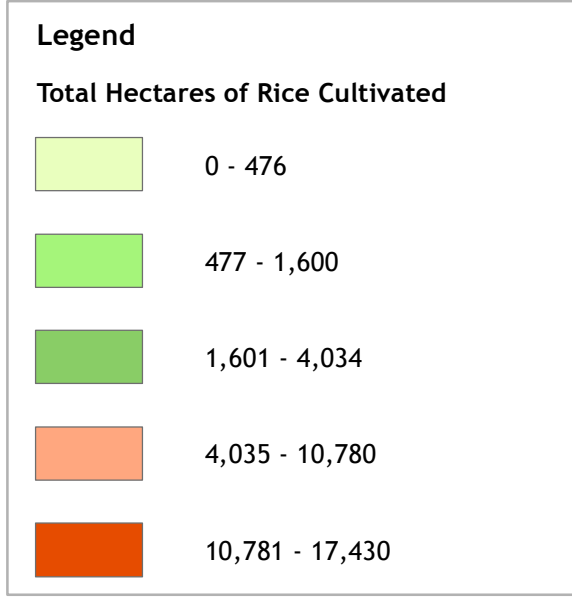

TOTAL HECTARES OF RICE CULTIVATED BY DISTRICT, 2013

Layer	Data source	Year
Administrative	Ghana Statistical Service	2011
Boundary	Ghana Statistical Service	2011
Total Hectares of Crop cultivated	MoFA SRID Agricultural Production Data, 2013	2013