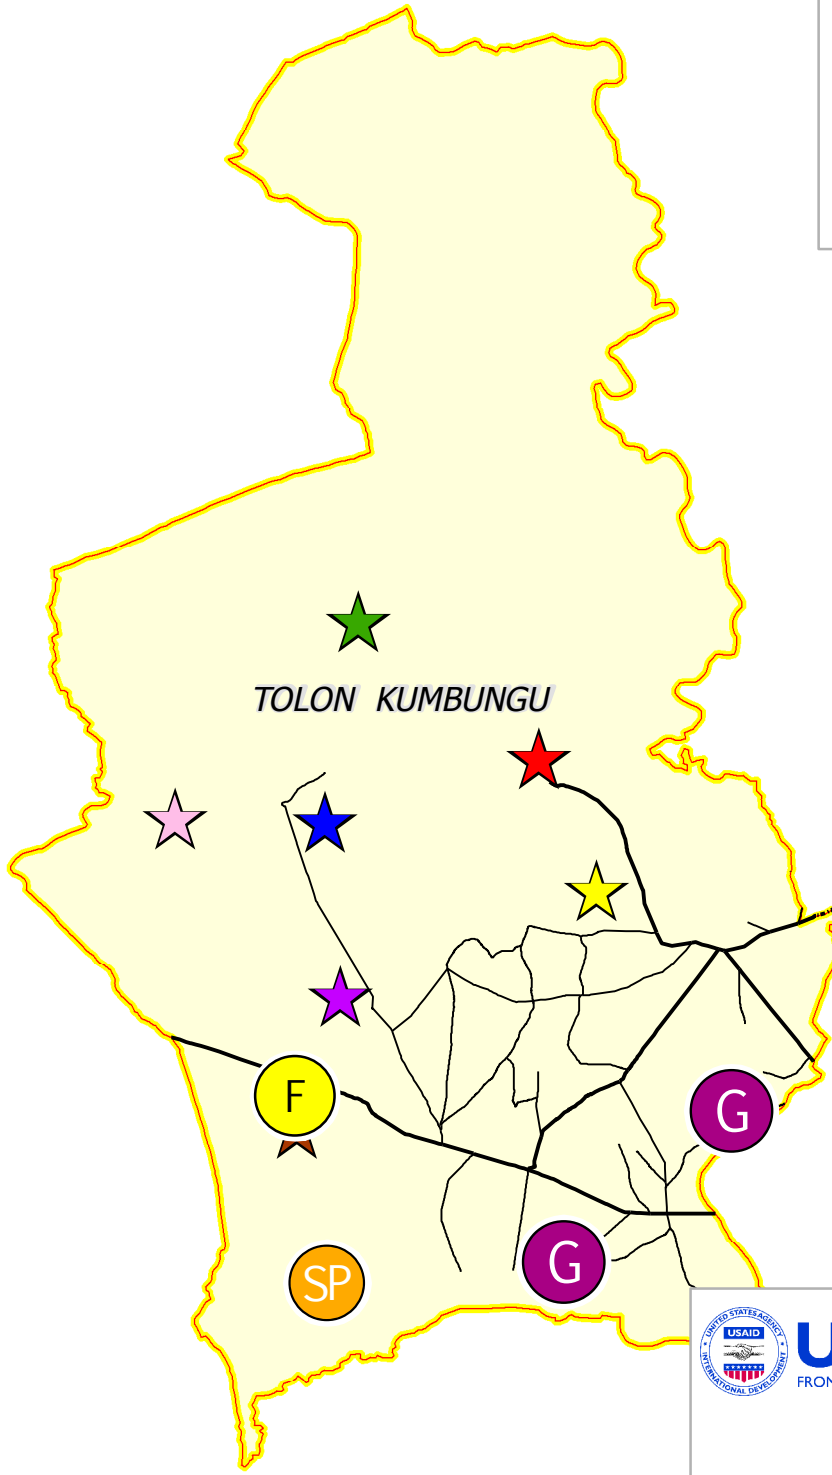

MAP SHOWING USAID & OTHER AGRIC SECTOR DP'S PRESENCE IN TOLON KUMBUNGU

Location Map

Tolon Kumbungu

Legend

USAID IP Presence

- FinGAP Demo site
- GCAP grantee
- GCAP grantee

Administrative Information

- Trunk Road
- Feeder Road
- Regional Boundary
- District Boundary

Ag. Sector Development Partner Presence

- IFDC
- IFAD
- IFDC
- USAID
- WFP
- WORLD BANK
- GiZ

USAID | GHANA
FROM THE AMERICAN PEOPLE

Map prepared by
METSS
Monitoring, Evaluation and Technical Support Services

0 3.25 6.5 13 19.5 26 Kilometers

1:500,000

The administrative boundaries are indicative boundaries only
2014, October 02