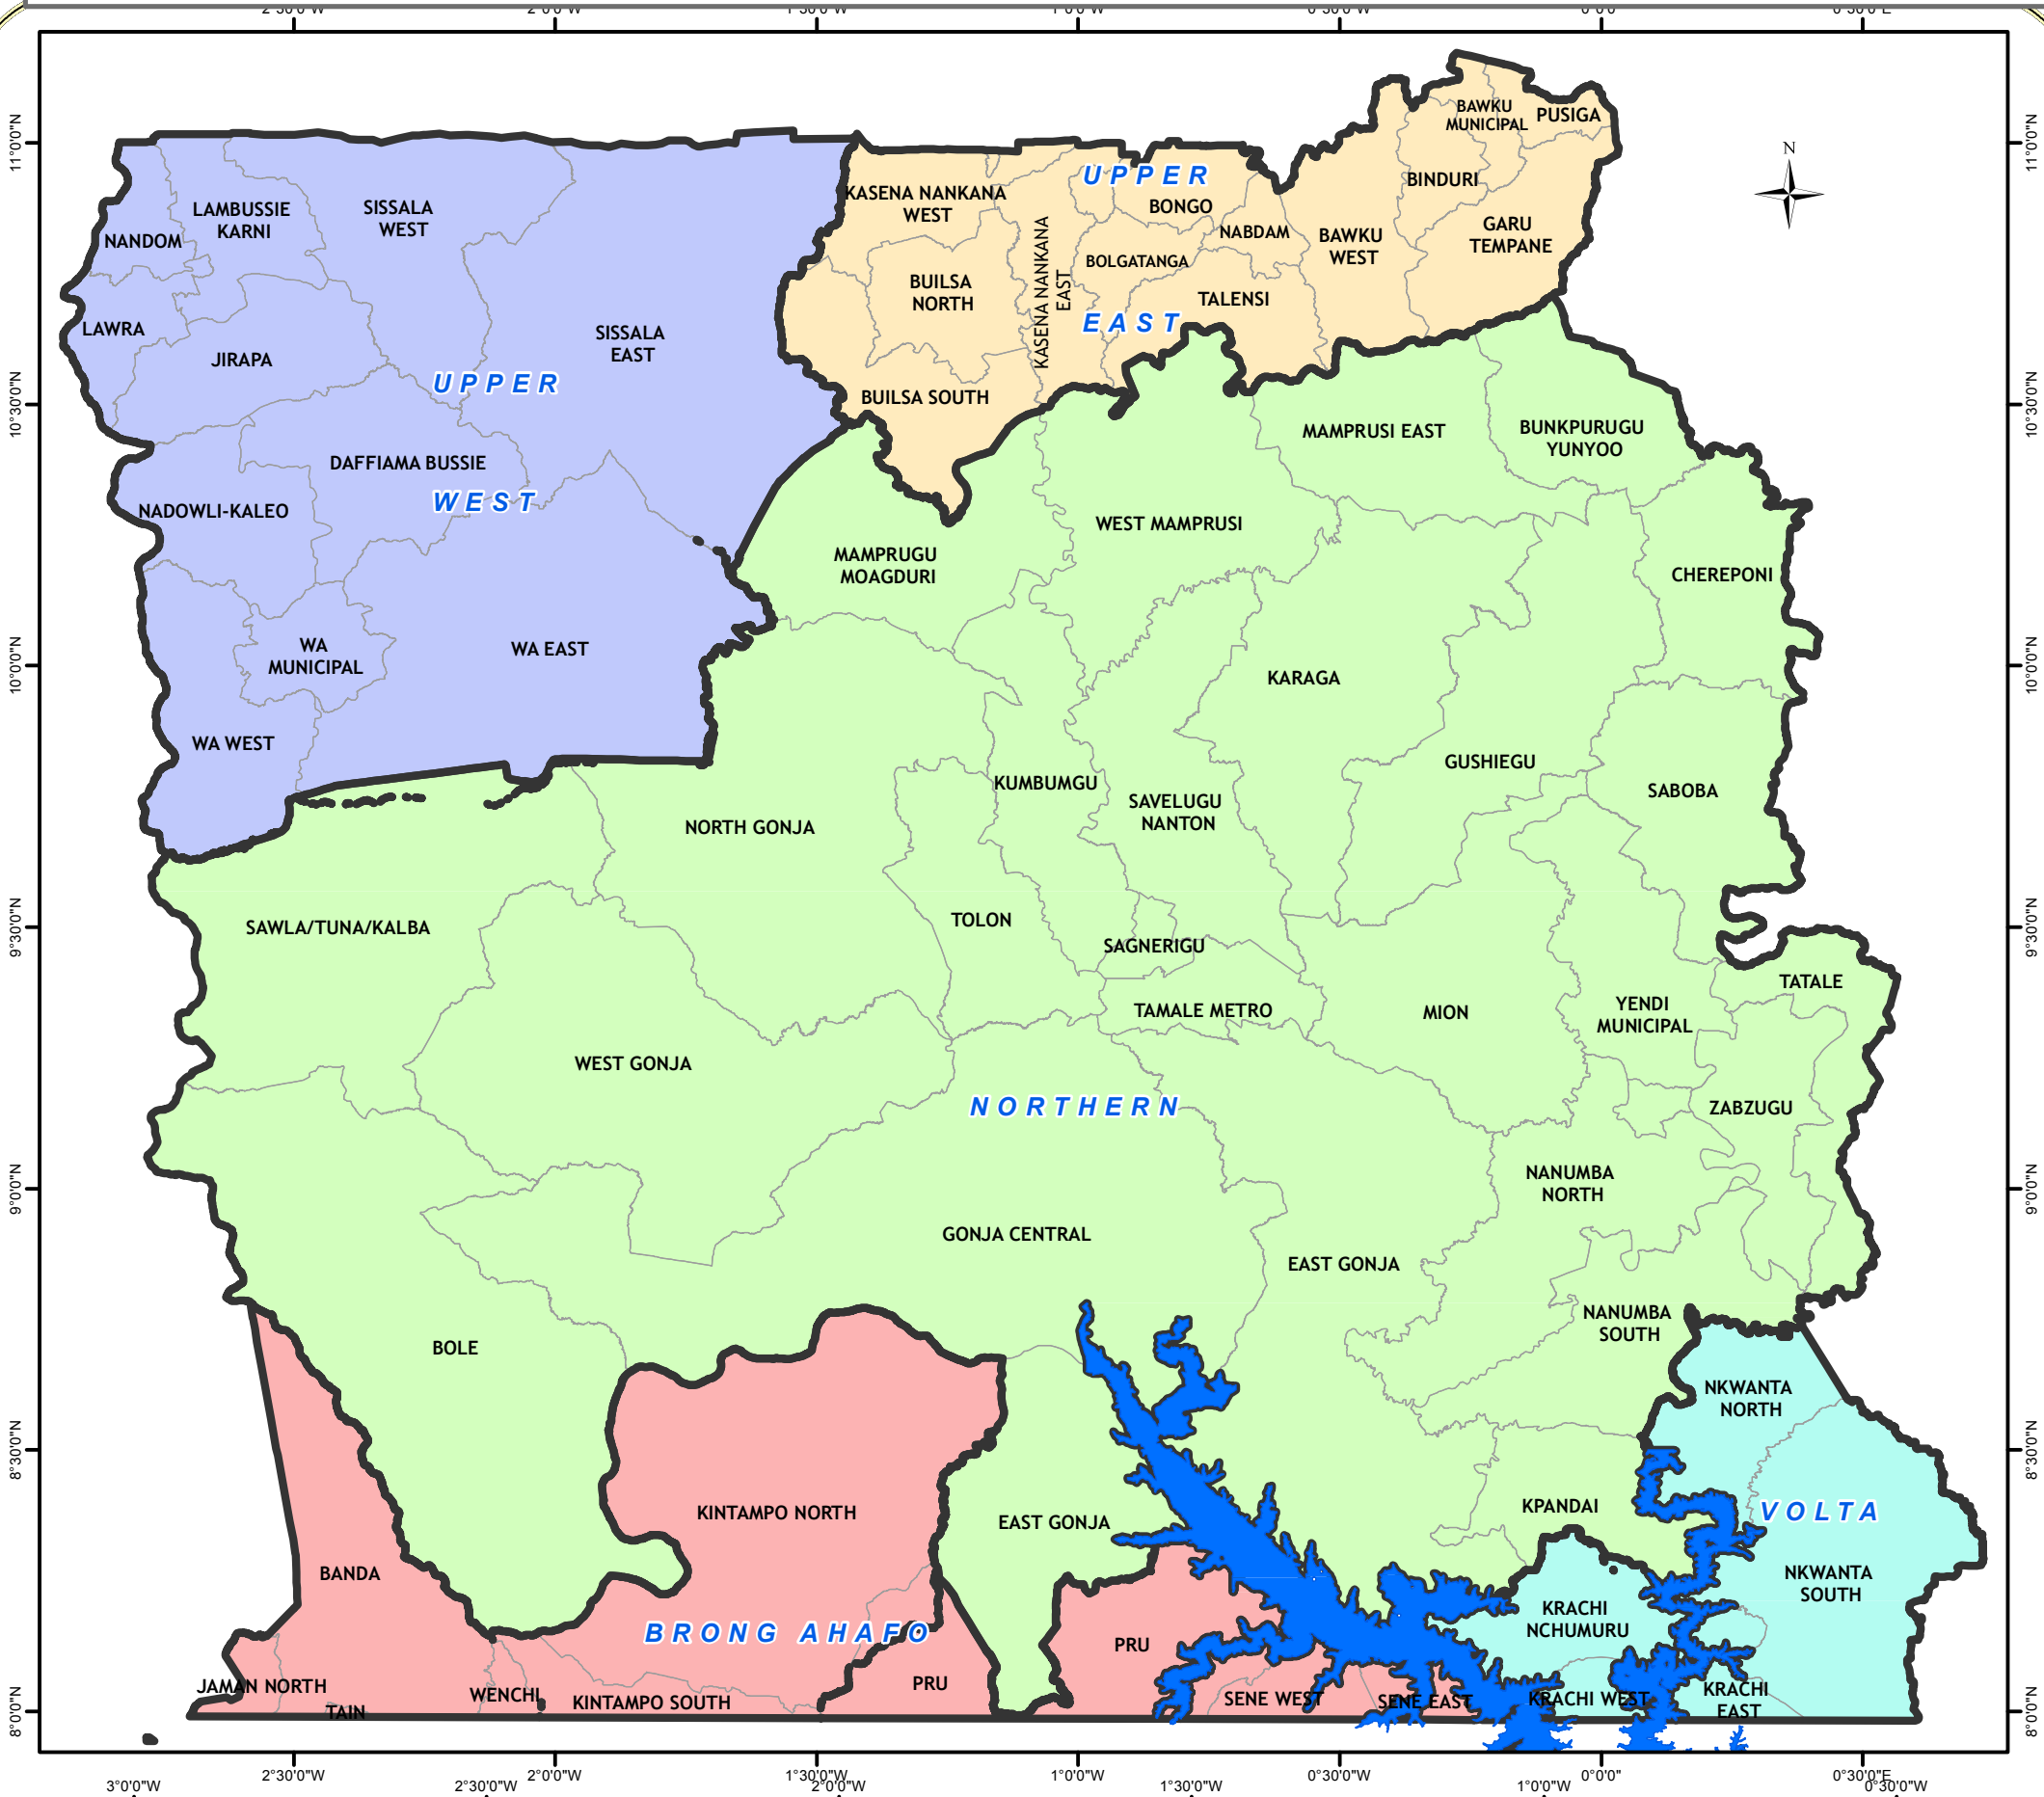

USAID ECONOMIC GROWTH OFFICE ZONE OF INFLUENCE

Map prepared by:
METSS | GHANA
 Monitoring, Evaluation and Technical Support Services

Funded by:
USAID | GHANA
 FROM THE AMERICAN PEOPLE

The administrative boundaries are indicative only