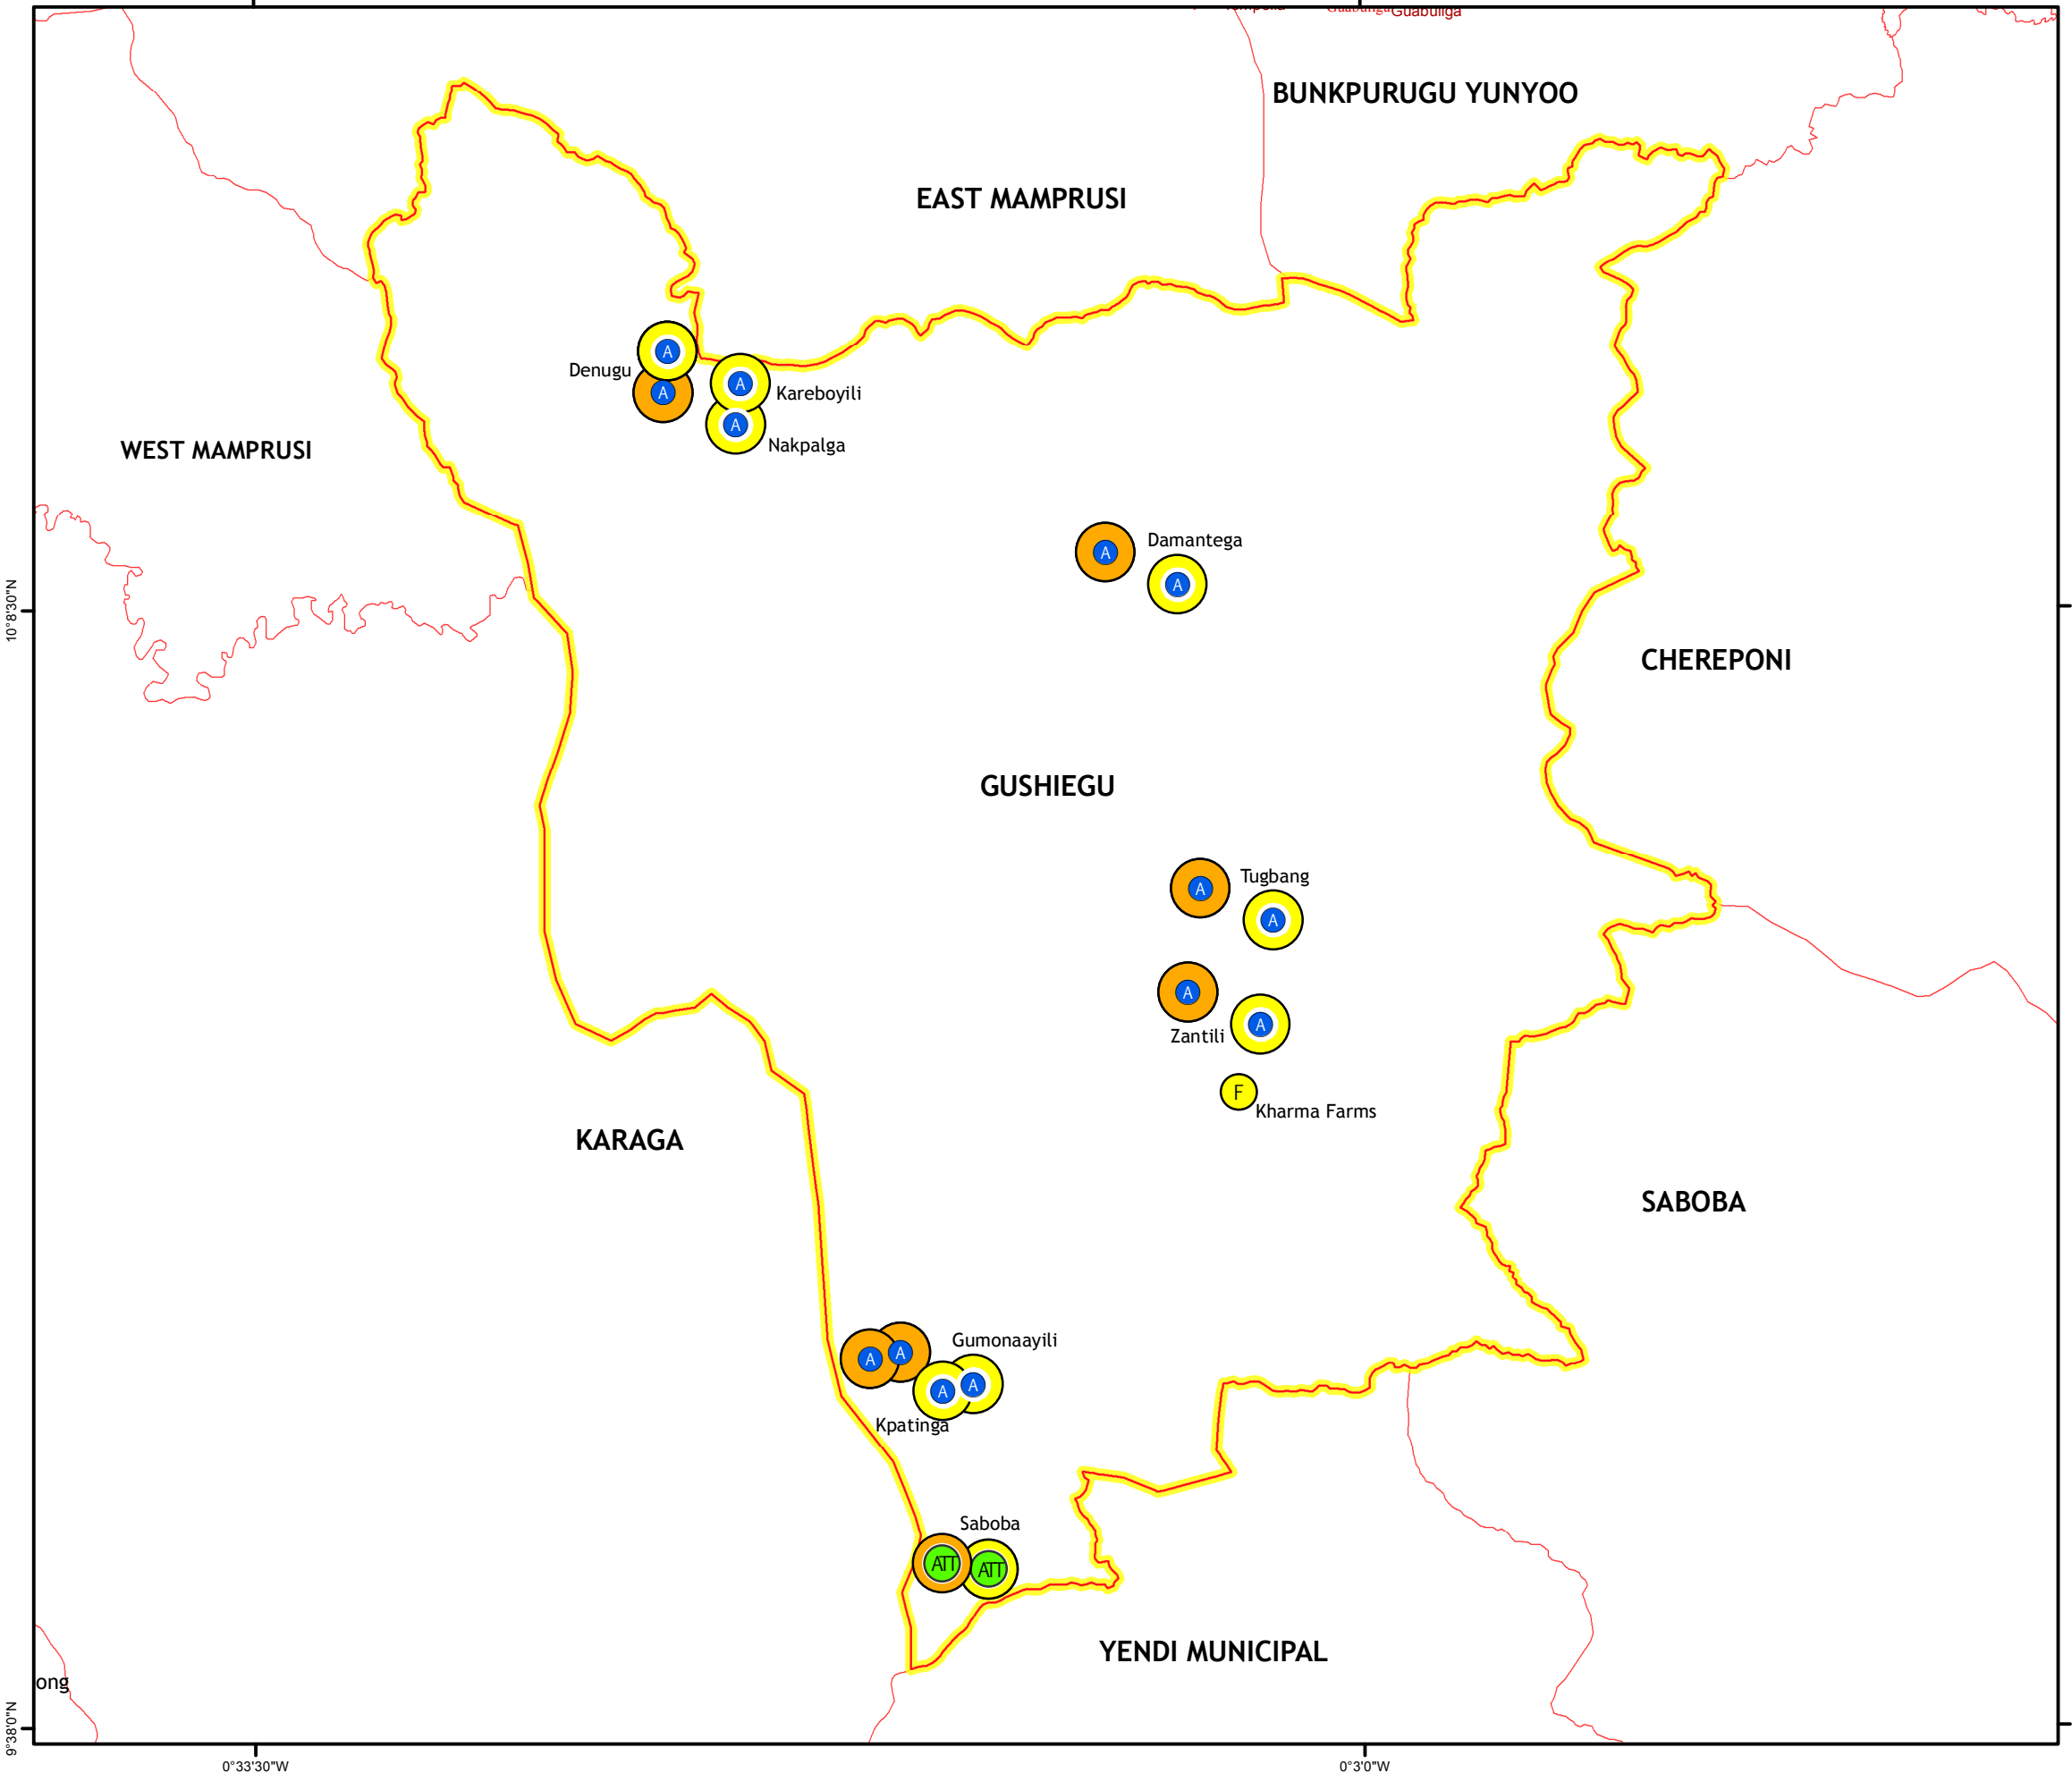

Legend

USAID IPs Community of Operation

- A ADVANCE Dem sites
- AT ATT Demo Trials
- F FinGAP Communities

Crop Type

- Maize
- Soybean

Layer	Data source	Year
Administrative Boundary	Ghana Statistical Service	2011
USAID Implementing Partners Operational Communities	USAID Implementing Partners Operational Communities	2014
crop to be determined for FinGAP		

Map composed by the METSS project
Date map was produced: Feb232015
The administrative boundaries are indicative ONLY